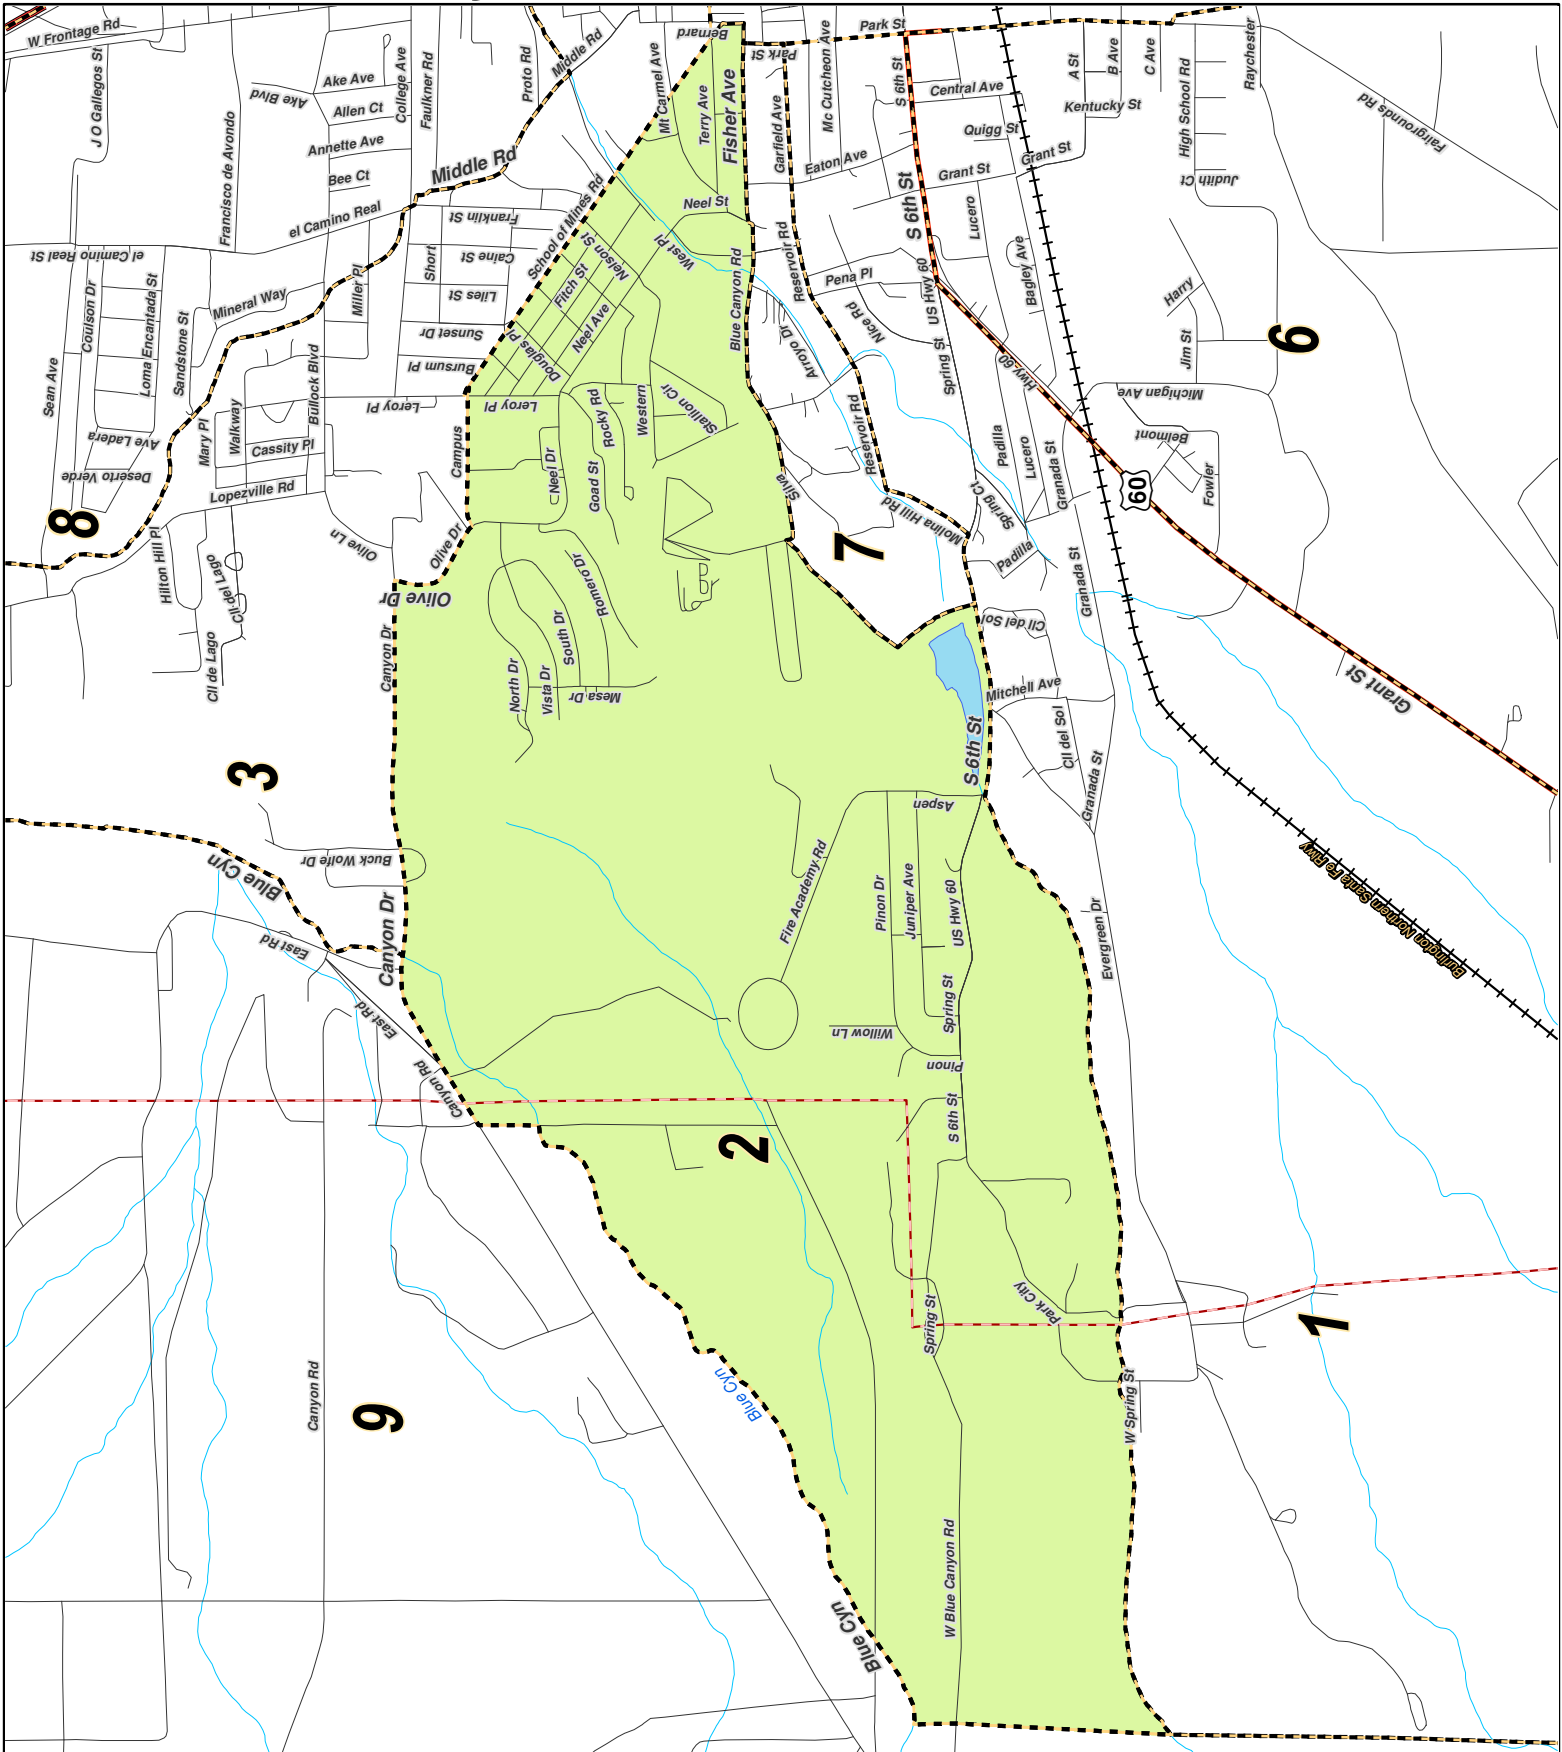

Socorro County

Precinct 1

LEGEND

- Interstate
- US Highway
- State Highway
- Major Roads
- Railroad
- Powerline
- Pipeline
- Precincts
- Lakes / Ponds
- Streams
- Rivers

Research & Polling, Inc. distributes this map assuming no liability for any errors, omissions, or inaccuracies in the information provided regardless of the cause in reliance upon any maps.

Created: April 27, 2012

LEGEND

- Interstate
 - US Highway
 - State Highway
 - Major Roads
 - Railroad
 - Powerline
 - Pipeline
 - Precincts
 - Lakes / Ponds
 - Streams
 - Rivers
- Research & Polling, Inc. distributes this map assuming no liability for any errors, omissions, or inaccuracies in the information provided regardless of the cause in reliance upon any maps.

Created: April 27, 2012

SOCORRO

LEGEND Created: April 27, 2012

Interstate	Railroad	Lakes / Ponds
US Highway	Powerline	Streams
State Highway	Pipeline	Rivers
Major Roads	Precincts	

Research & Polling, Inc. distributes this map assuming no liability for any errors, omissions, or inaccuracies in the information provided regardless of the cause in reliance upon any maps.