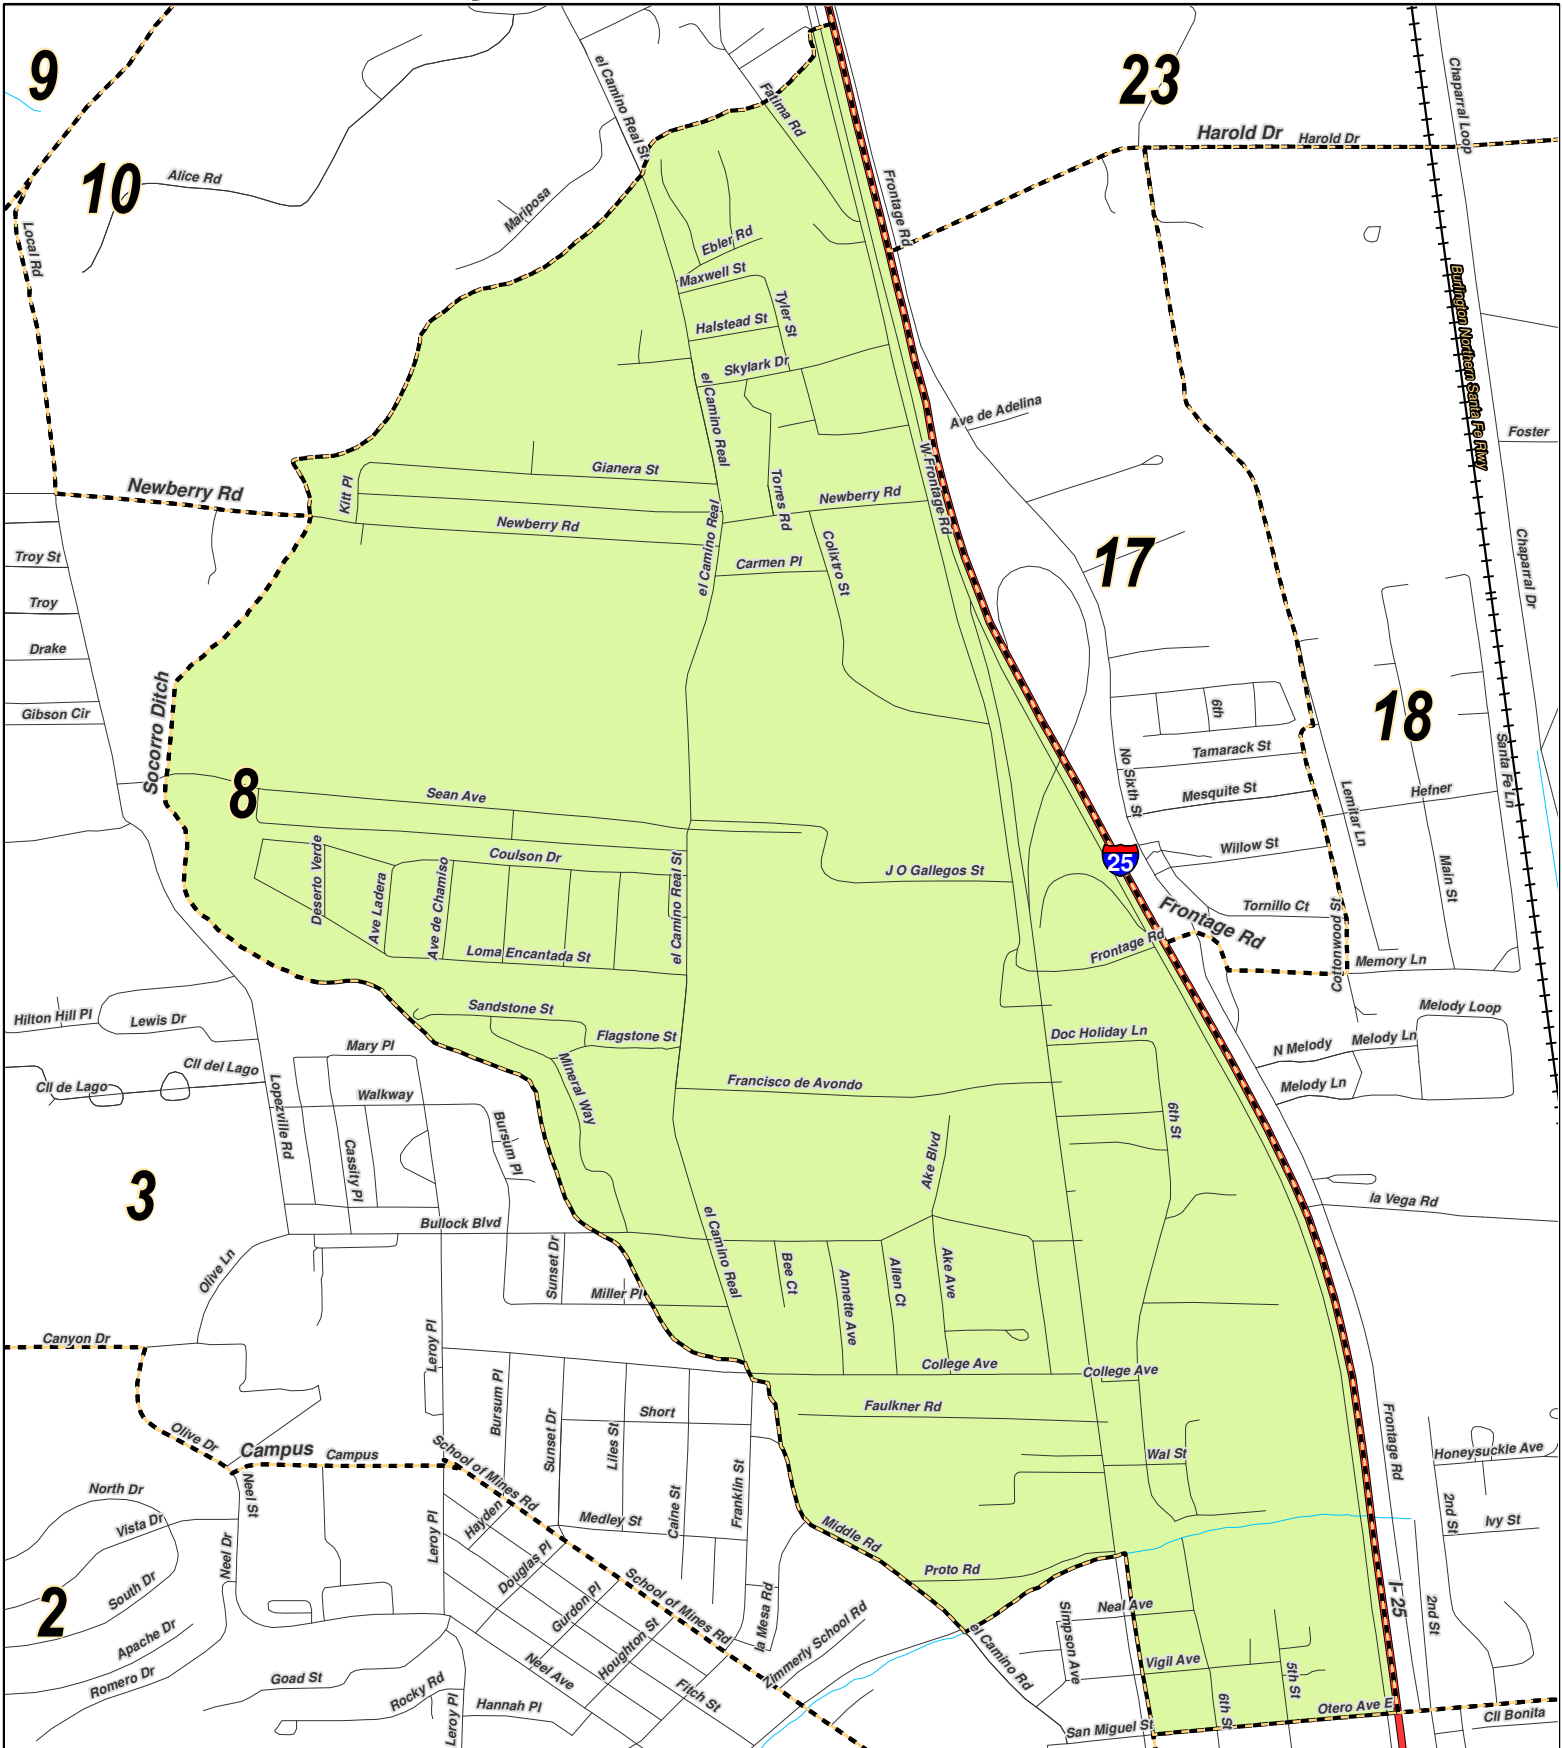

LEGEND Created: April 27, 2012

Interstate	Railroad	Lakes / Ponds
US Highway	Powerline	Streams
State Highway	Pipeline	Rivers
Major Roads	Precincts	

Research & Polling, Inc. distributes this map assuming no liability for any errors, omissions, or inaccuracies in the information provided regardless of the cause in reliance upon any maps.