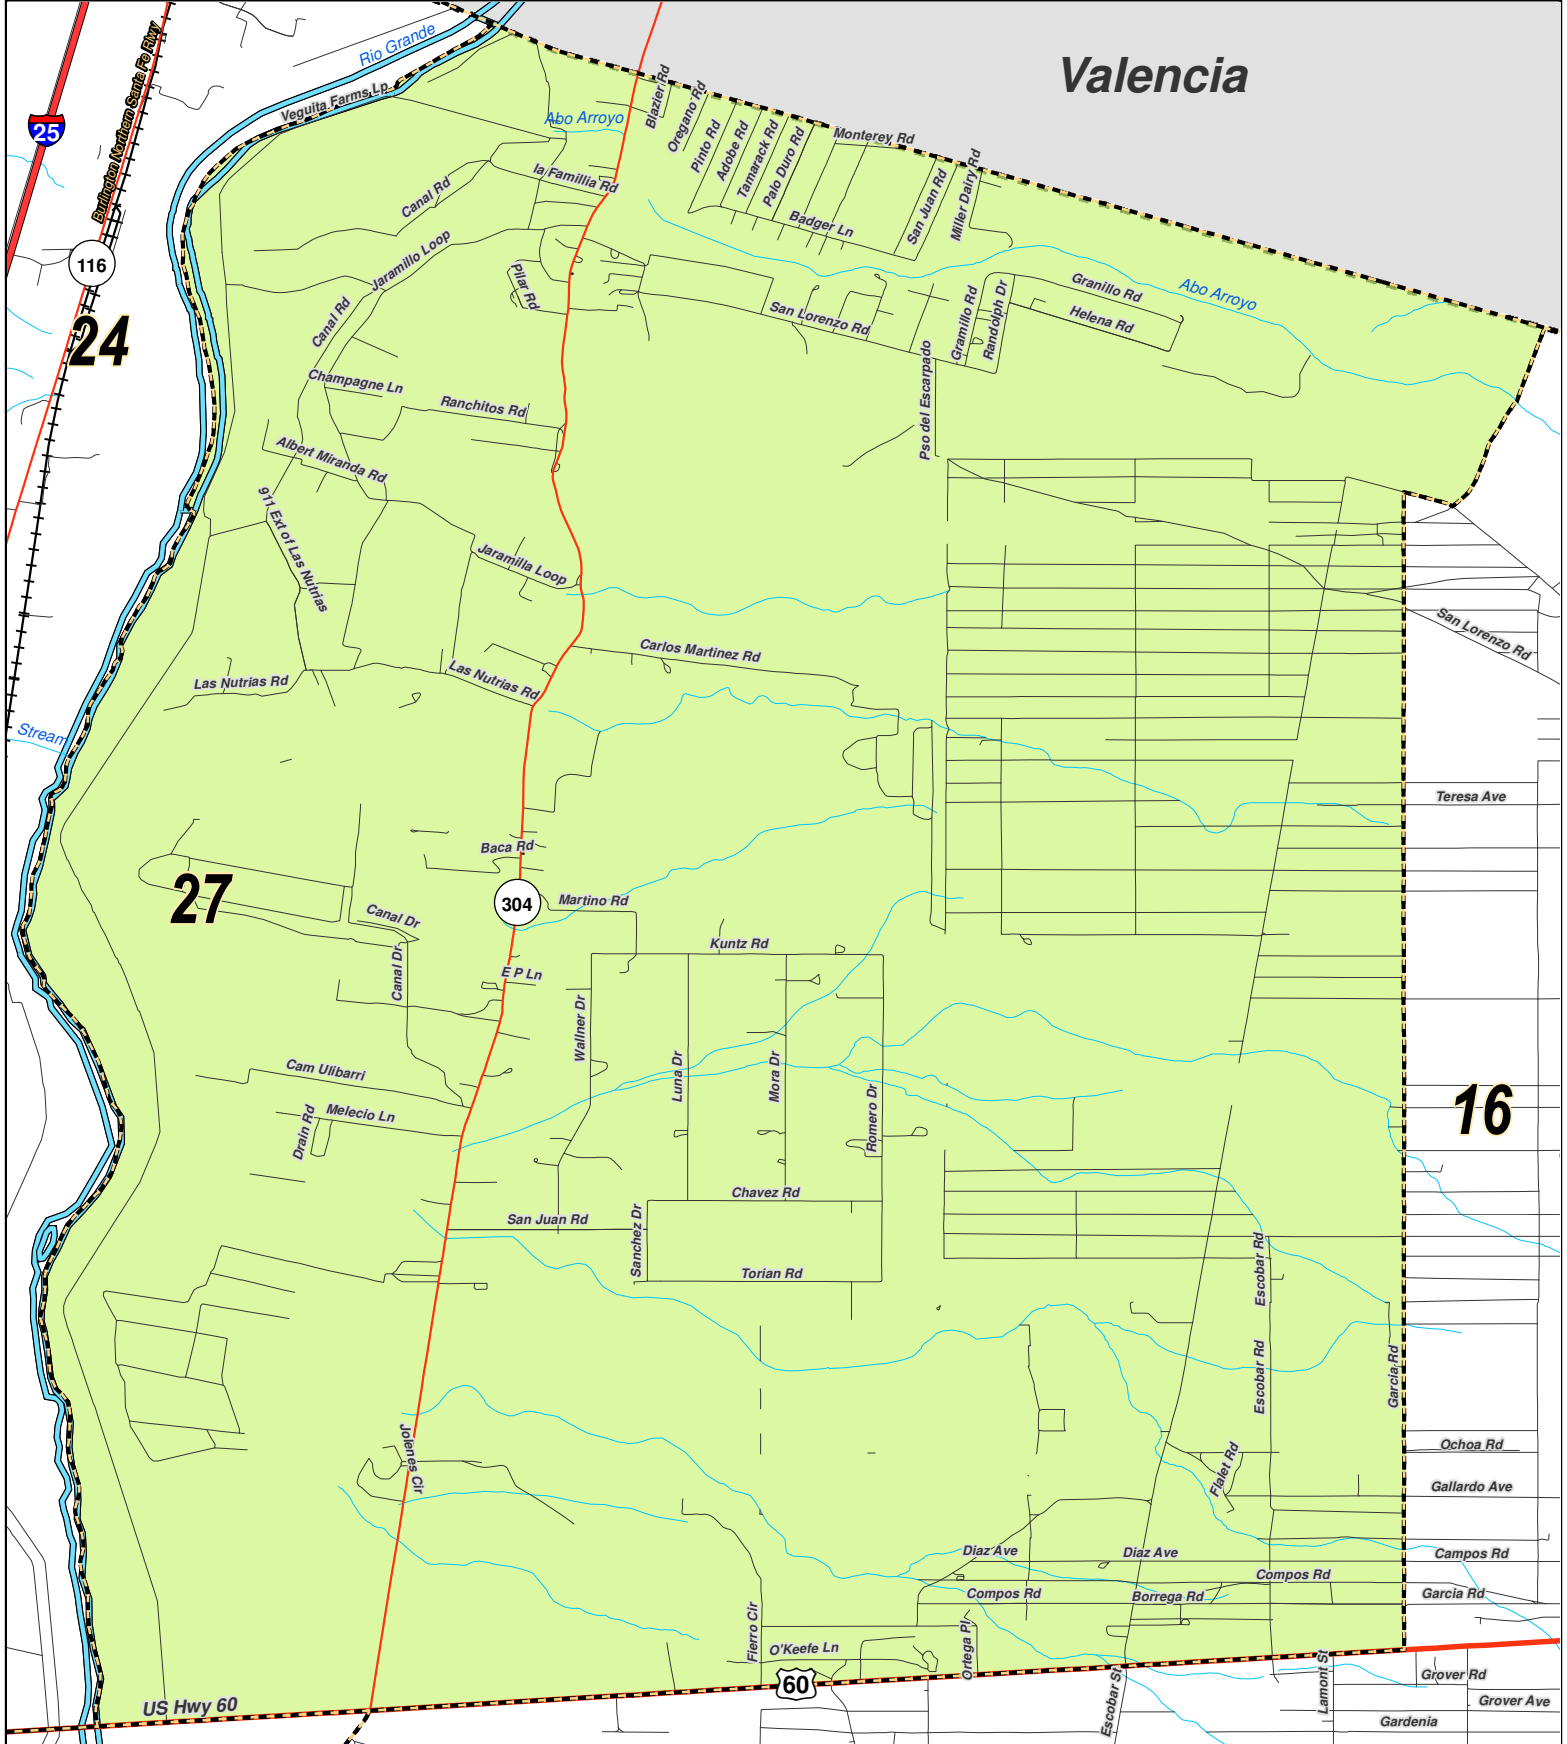

LEGEND Created: April 27, 2012

Interstate	Railroad	Lakes / Ponds
US Highway	Powerline	Streams
State Highway	Pipeline	Rivers
Major Roads	Precincts	

Research & Polling, Inc. distributes this map assuming no liability for any errors, omissions, or inaccuracies in the information provided regardless of the cause in reliance upon any maps.