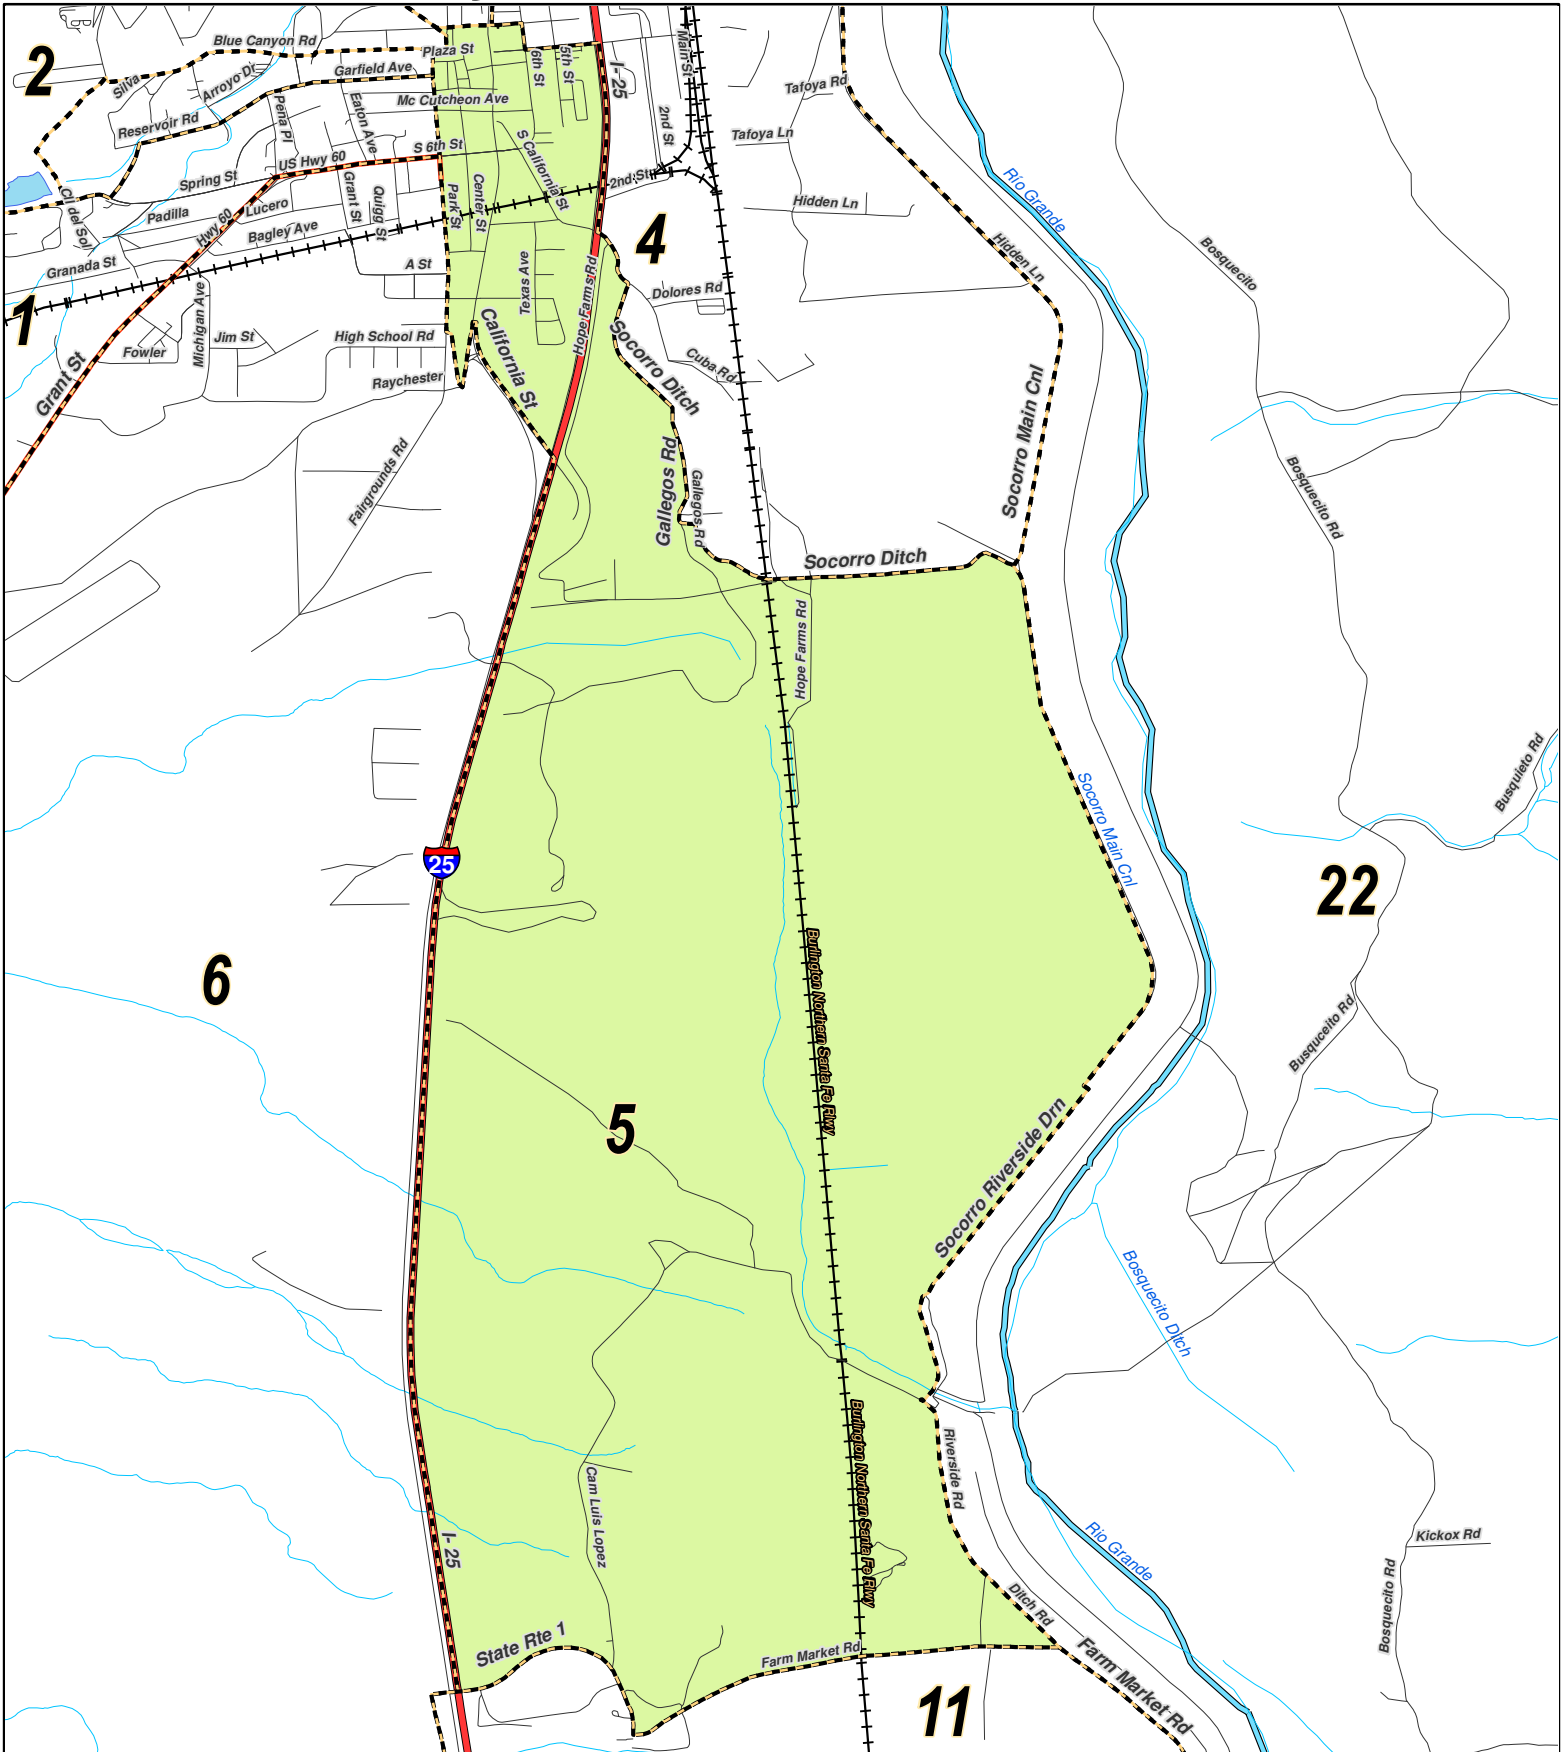

LEGEND

- Interstate
- US Highway
- State Highway
- Major Roads
- Railroad
- Powerline
- Pipeline
- Precincts
- Lakes / Ponds
- Streams
- Rivers

Research & Polling, Inc. distributes this map assuming no liability for any errors, omissions, or inaccuracies in the information provided regardless of the cause in reliance upon any maps.

Created: April 27, 2012

Socorro County

Precinct 5

LEGEND

- Interstate
- US Highway
- State Highway
- Major Roads
- Railroad
- Powerline
- Pipeline
- Precincts
- Lakes / Ponds
- Streams
- Rivers

Research & Polling, Inc. distributes this map assuming no liability for any errors, omissions, or inaccuracies in the information provided regardless of the cause in reliance upon any maps.