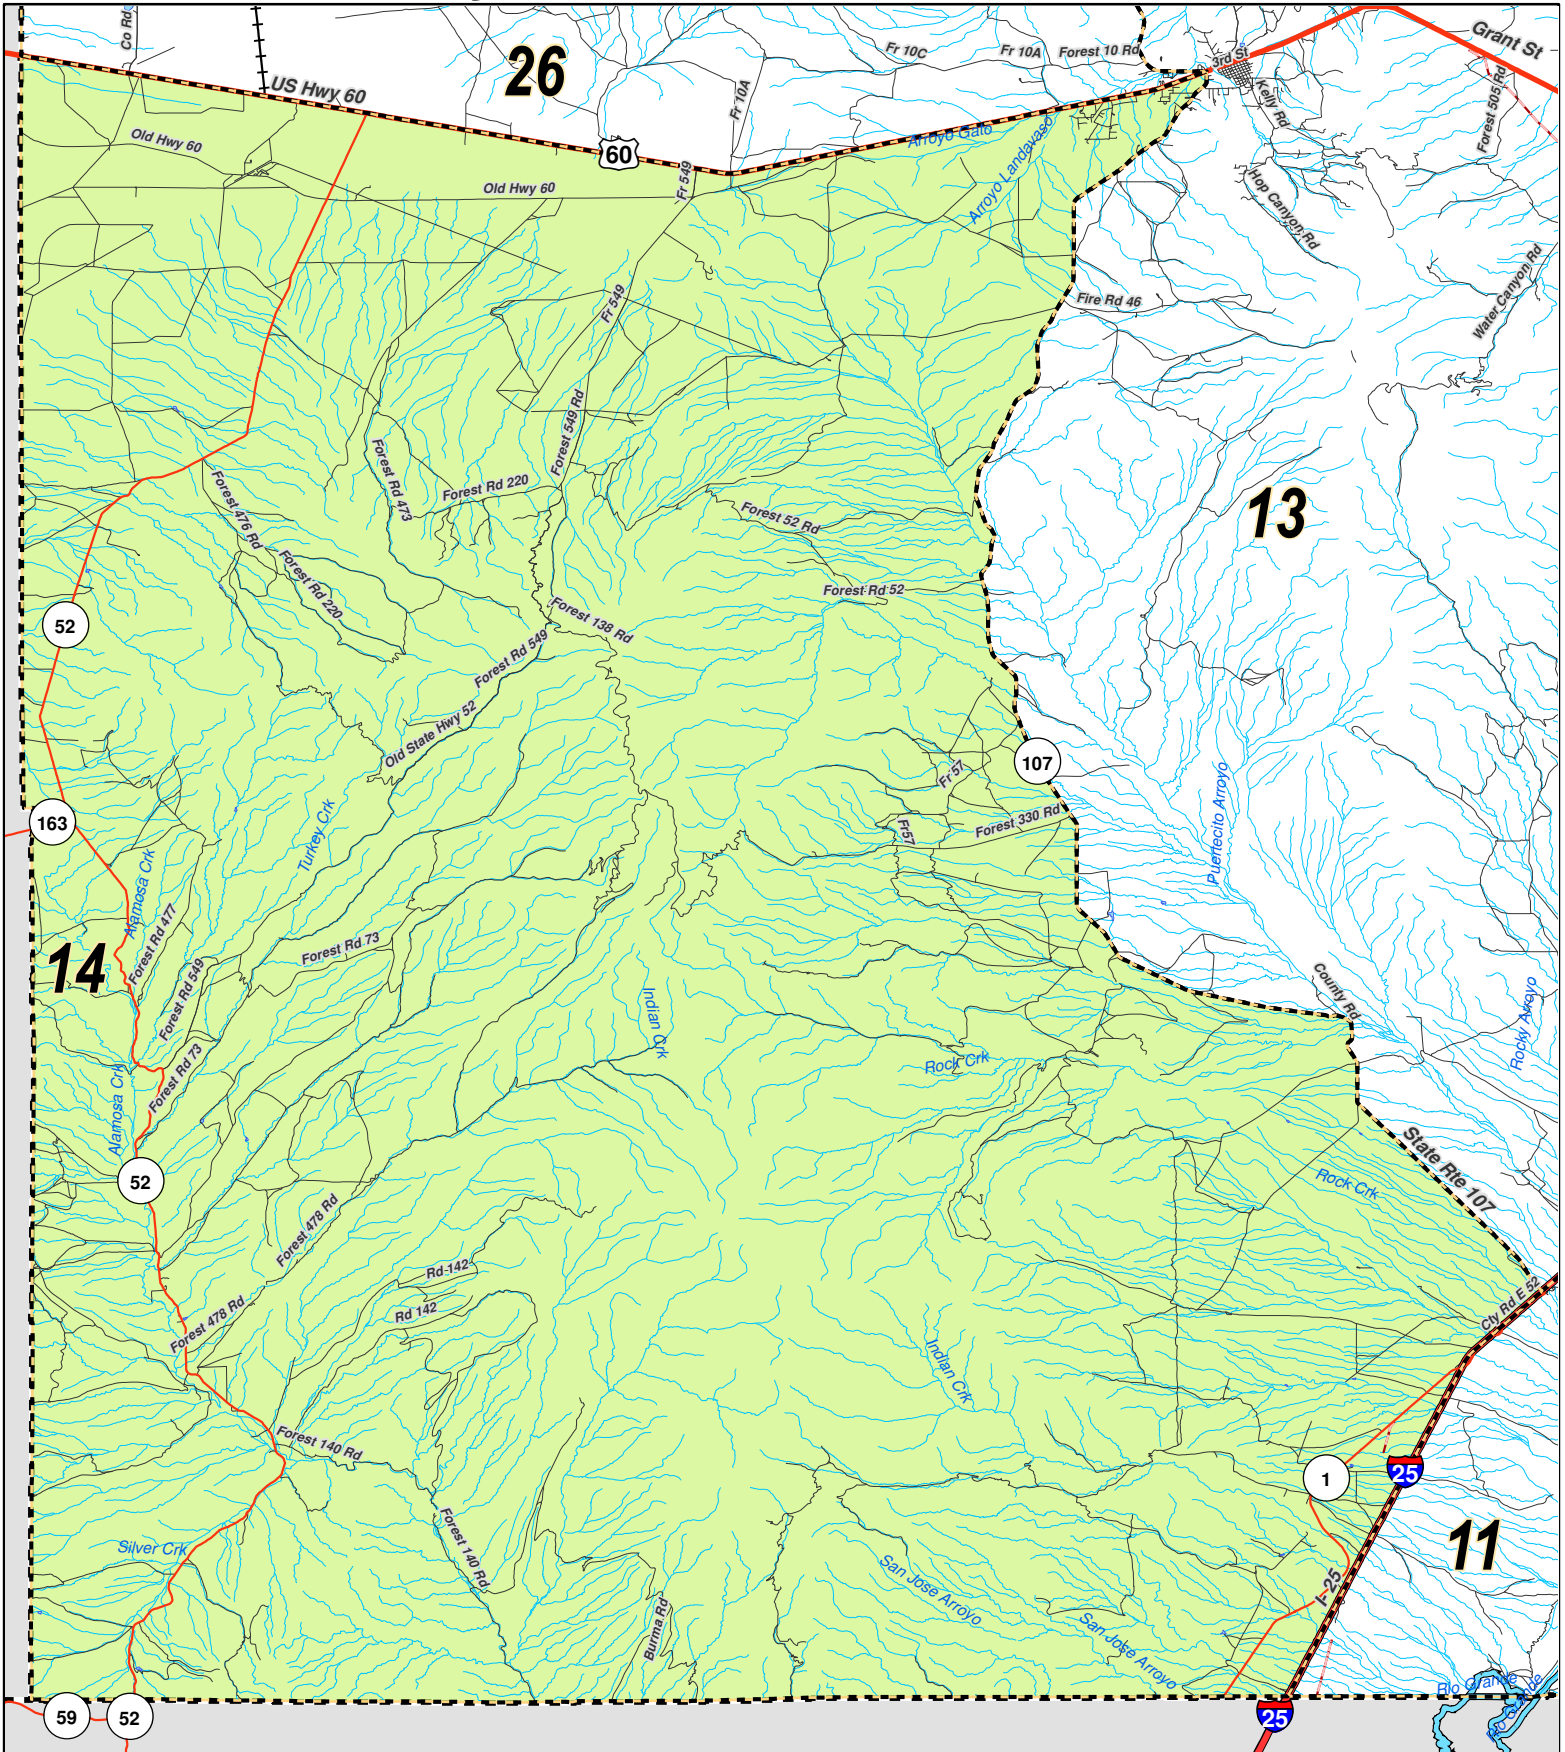

Socorro County

Precinct 14

LEGEND Created: April 27, 2012

Interstate	Railroad	Lakes / Ponds
US Highway	Powerline	Streams
State Highway	Pipeline	Rivers
Major Roads	Precincts	

Research & Polling, Inc. distributes this map assuming no liability for any errors, omissions, or inaccuracies in the information provided regardless of the cause in reliance upon any maps.