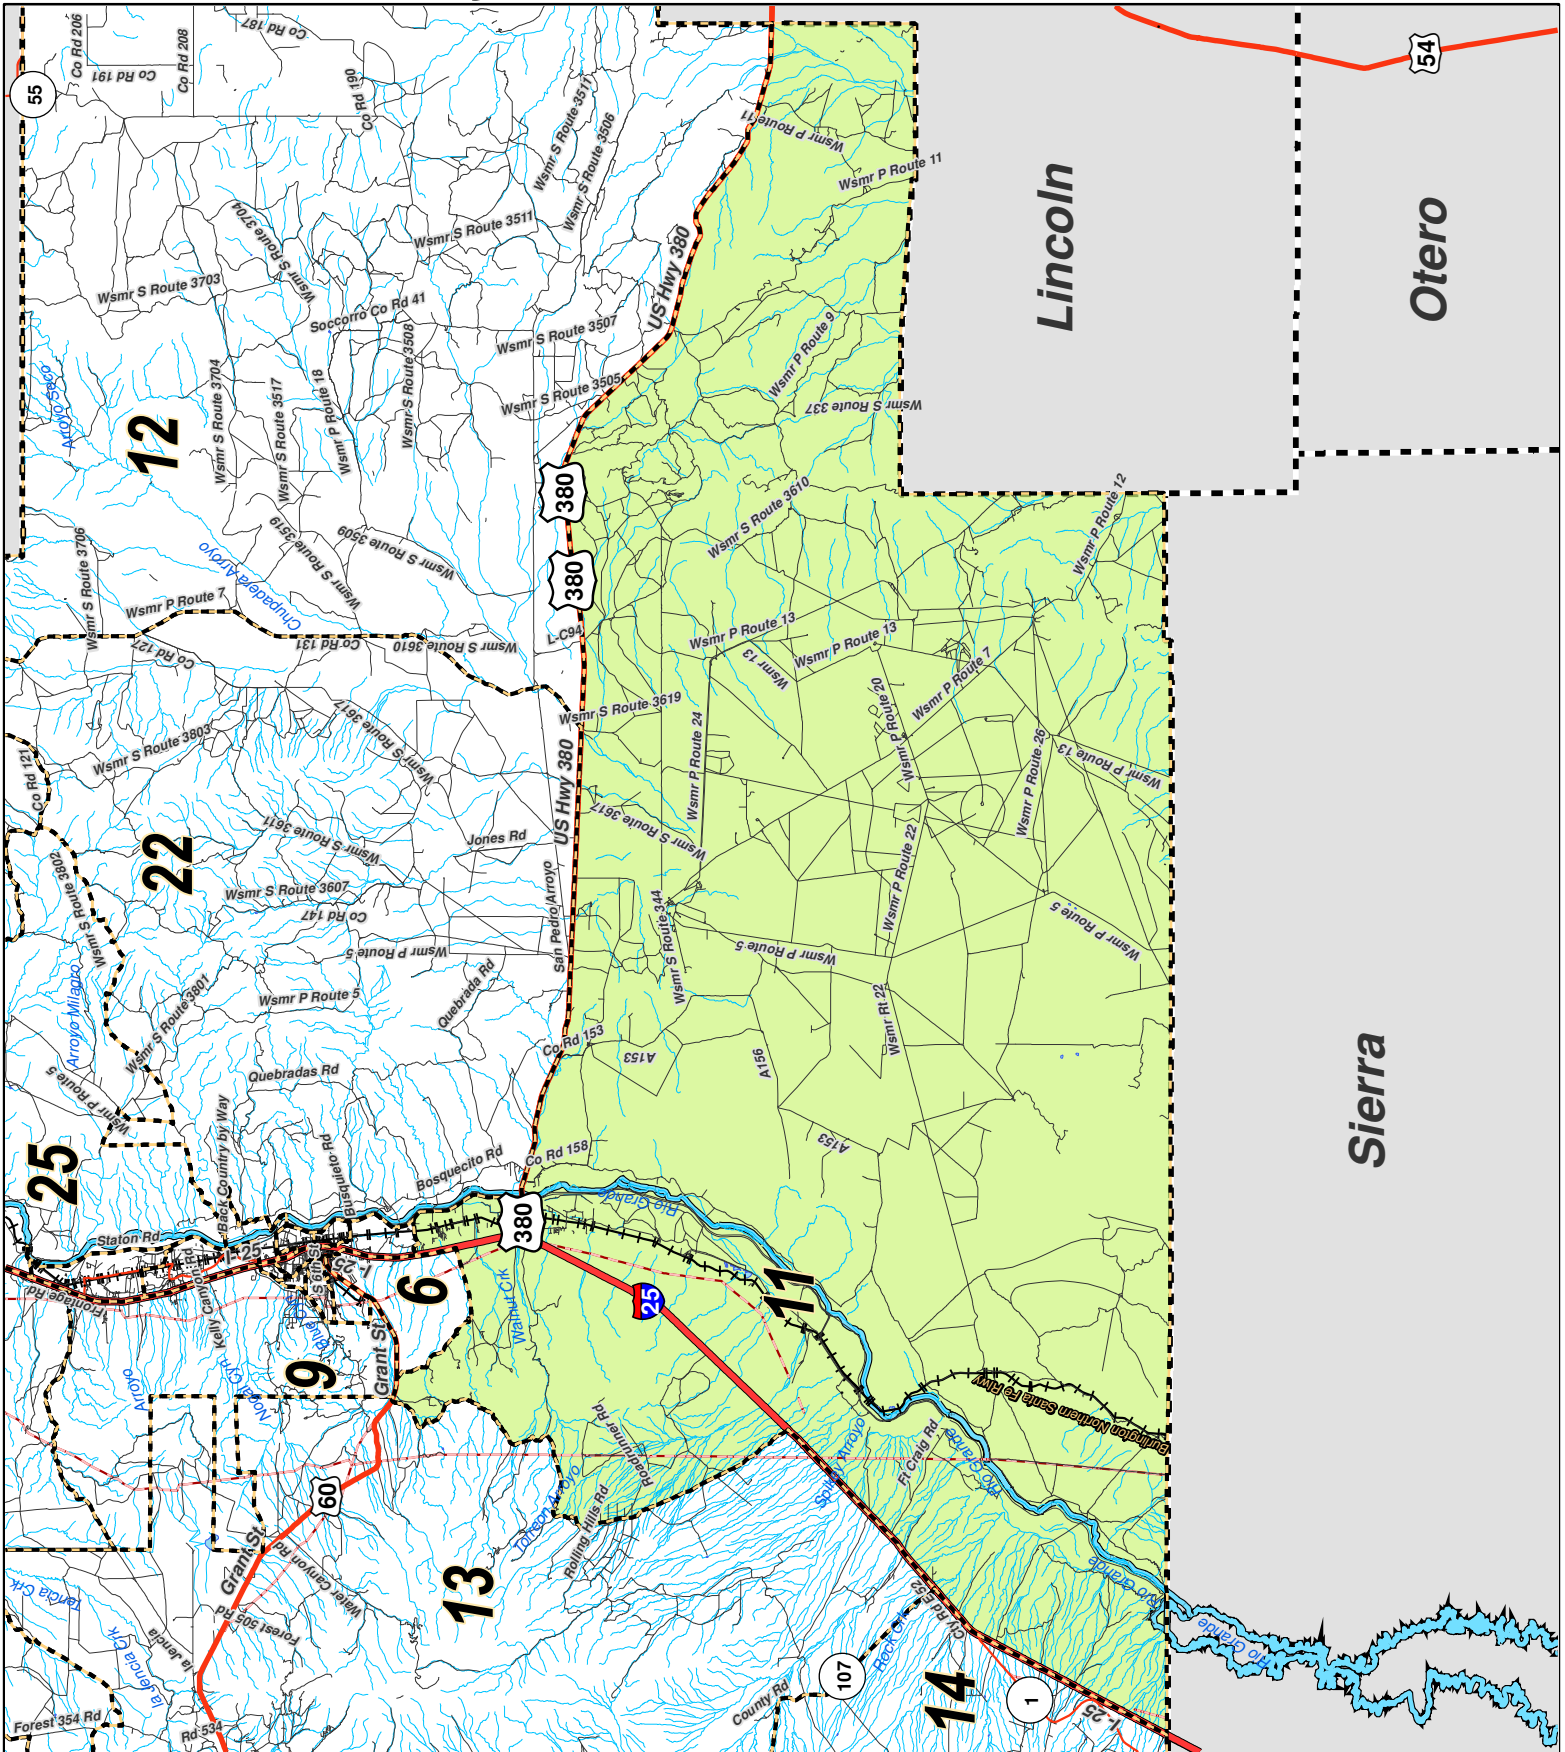

LEGEND

- Interstate
- US Highway
- State Highway
- Major Roads
- Railroad
- Powerline
- Pipeline
- Precincts
- Lakes / Ponds
- Streams
- Rivers

Research & Polling, Inc. distributes this map assuming no liability for any errors, omissions, or inaccuracies in the information provided regardless of the cause in reliance upon any maps.

Created: April 27, 2012