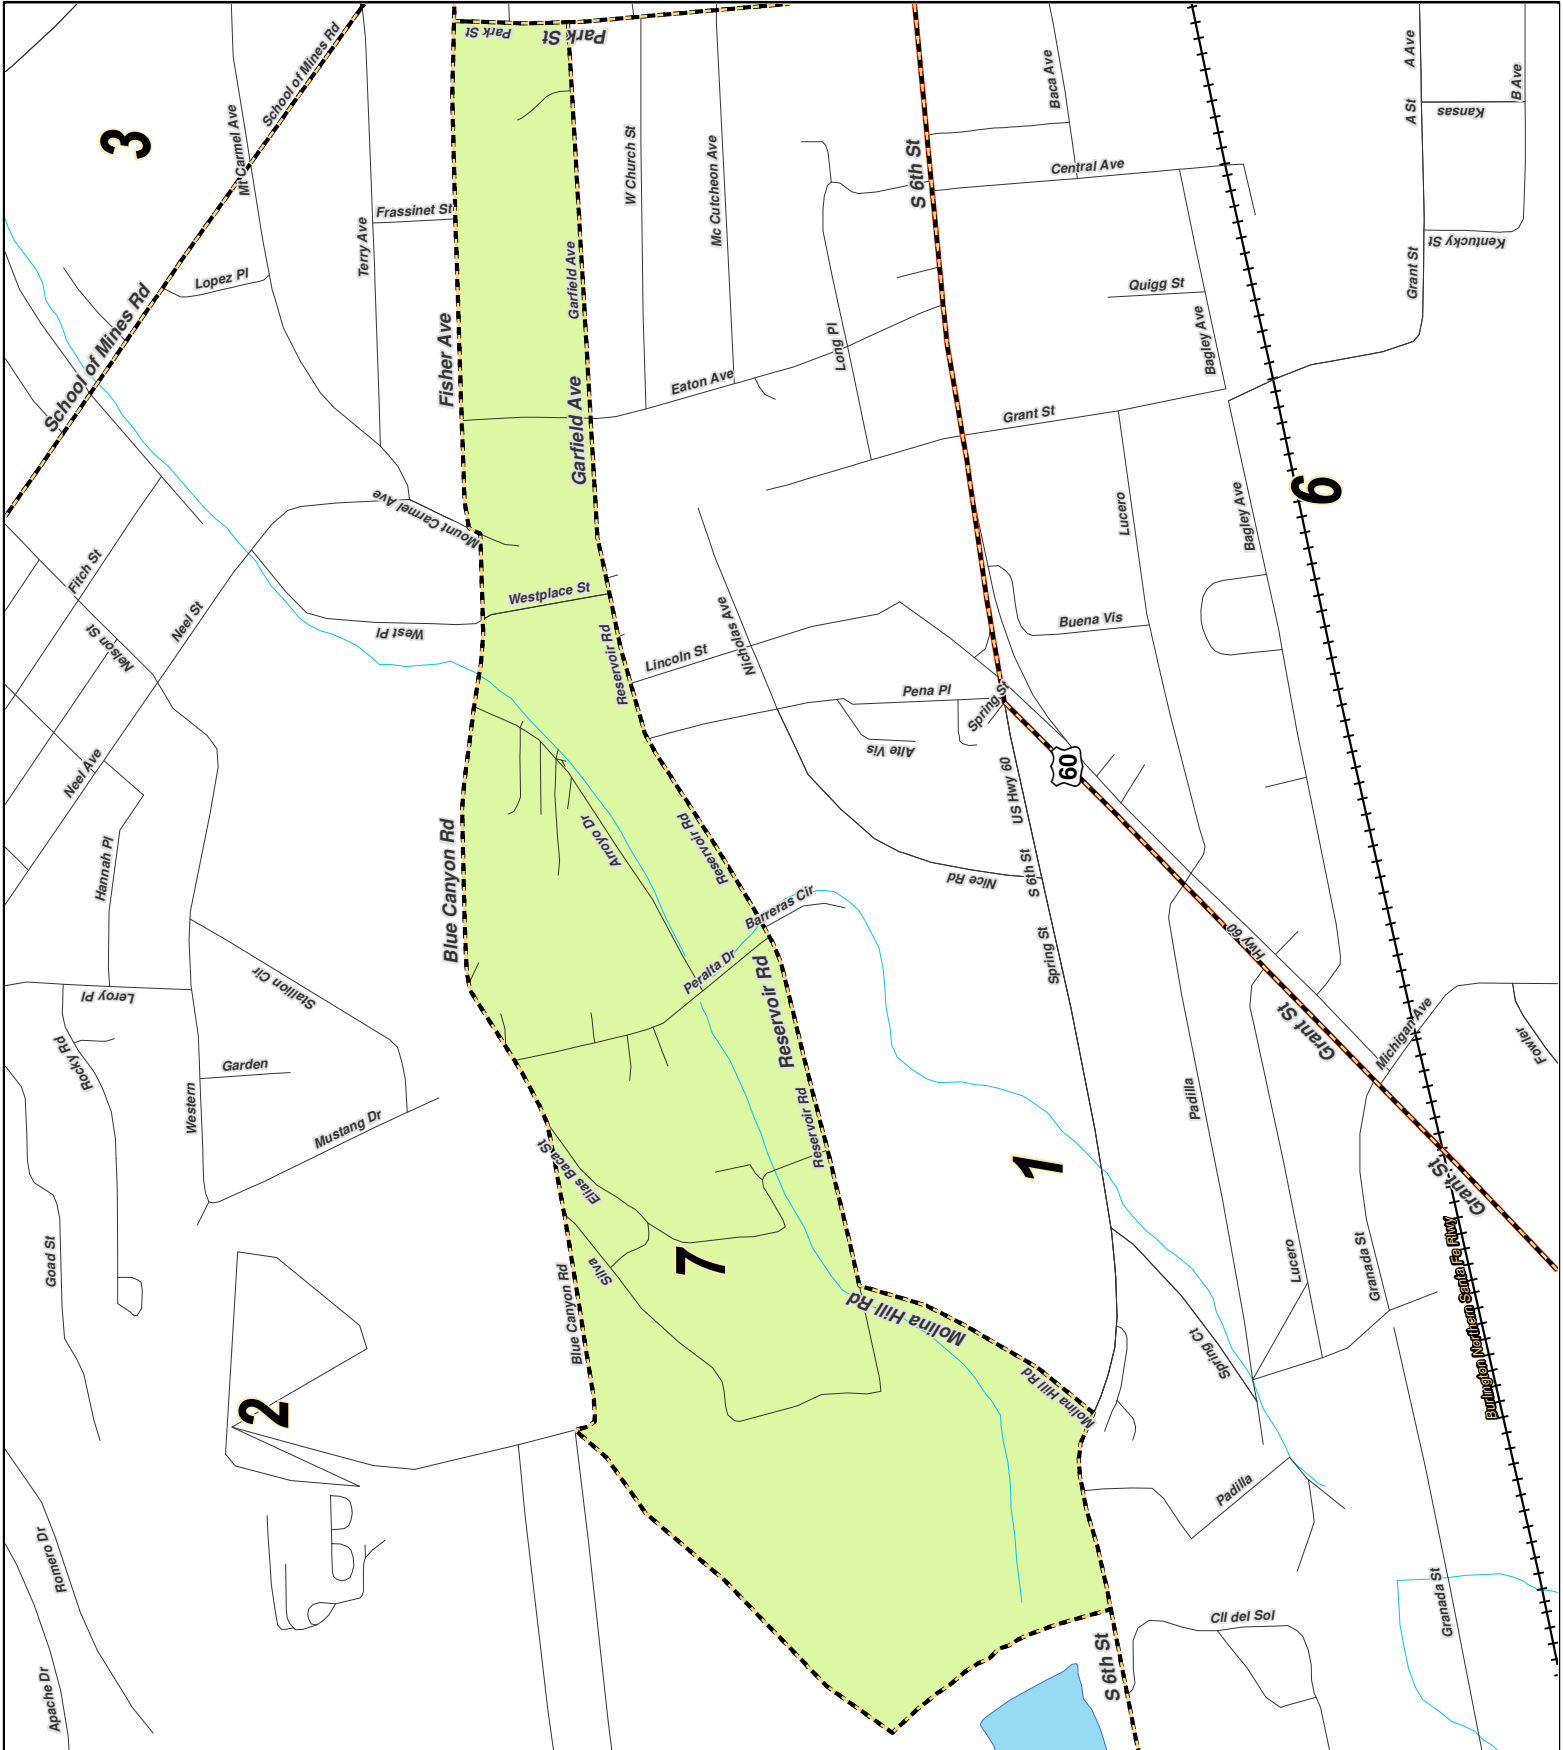

Created: April 27, 2012

Socorro County

Precinct 6

LEGEND

- Interstate
 - US Highway
 - State Highway
 - Major Roads
 - Railroad
 - Powerline
 - Pipeline
 - Precincts
 - Lakes / Ponds
 - Streams
 - Rivers
- Research & Polling, Inc. distributes this map assuming no liability for any errors, omissions, or inaccuracies in the information provided regardless of the cause in reliance upon any maps.
- Created: April 27, 2012