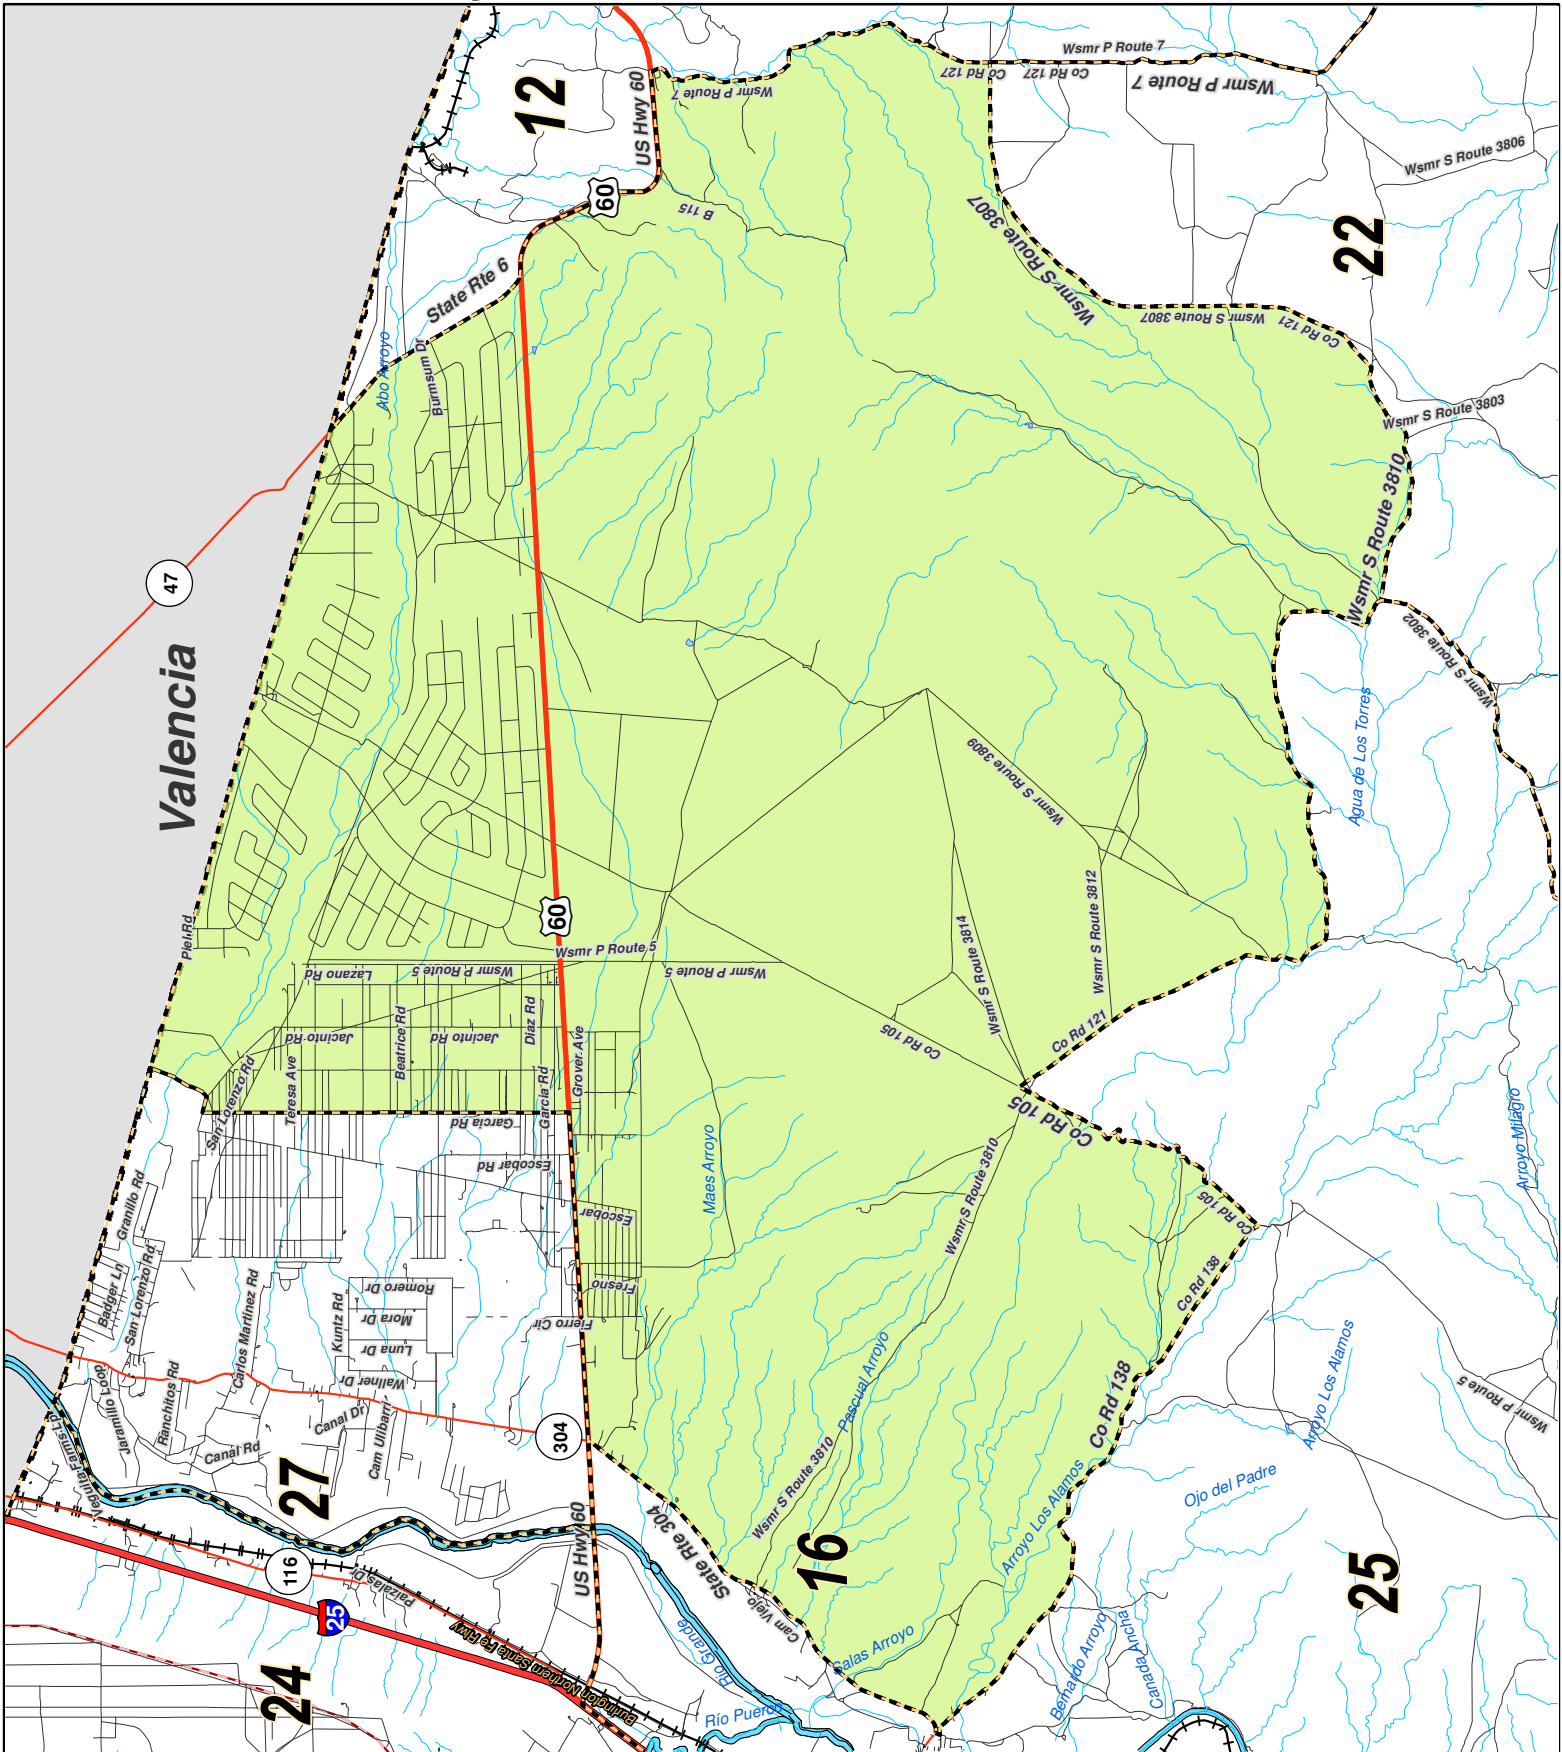

Socorro County

Precinct 14

LEGEND Created: April 27, 2012

Interstate	Railroad	Lakes / Ponds
US Highway	Powerline	Streams
State Highway	Pipeline	Rivers
Major Roads	Precincts	

Research & Polling, Inc. distributes this map assuming no liability for any errors, omissions, or inaccuracies in the information provided regardless of the cause in reliance upon any maps.