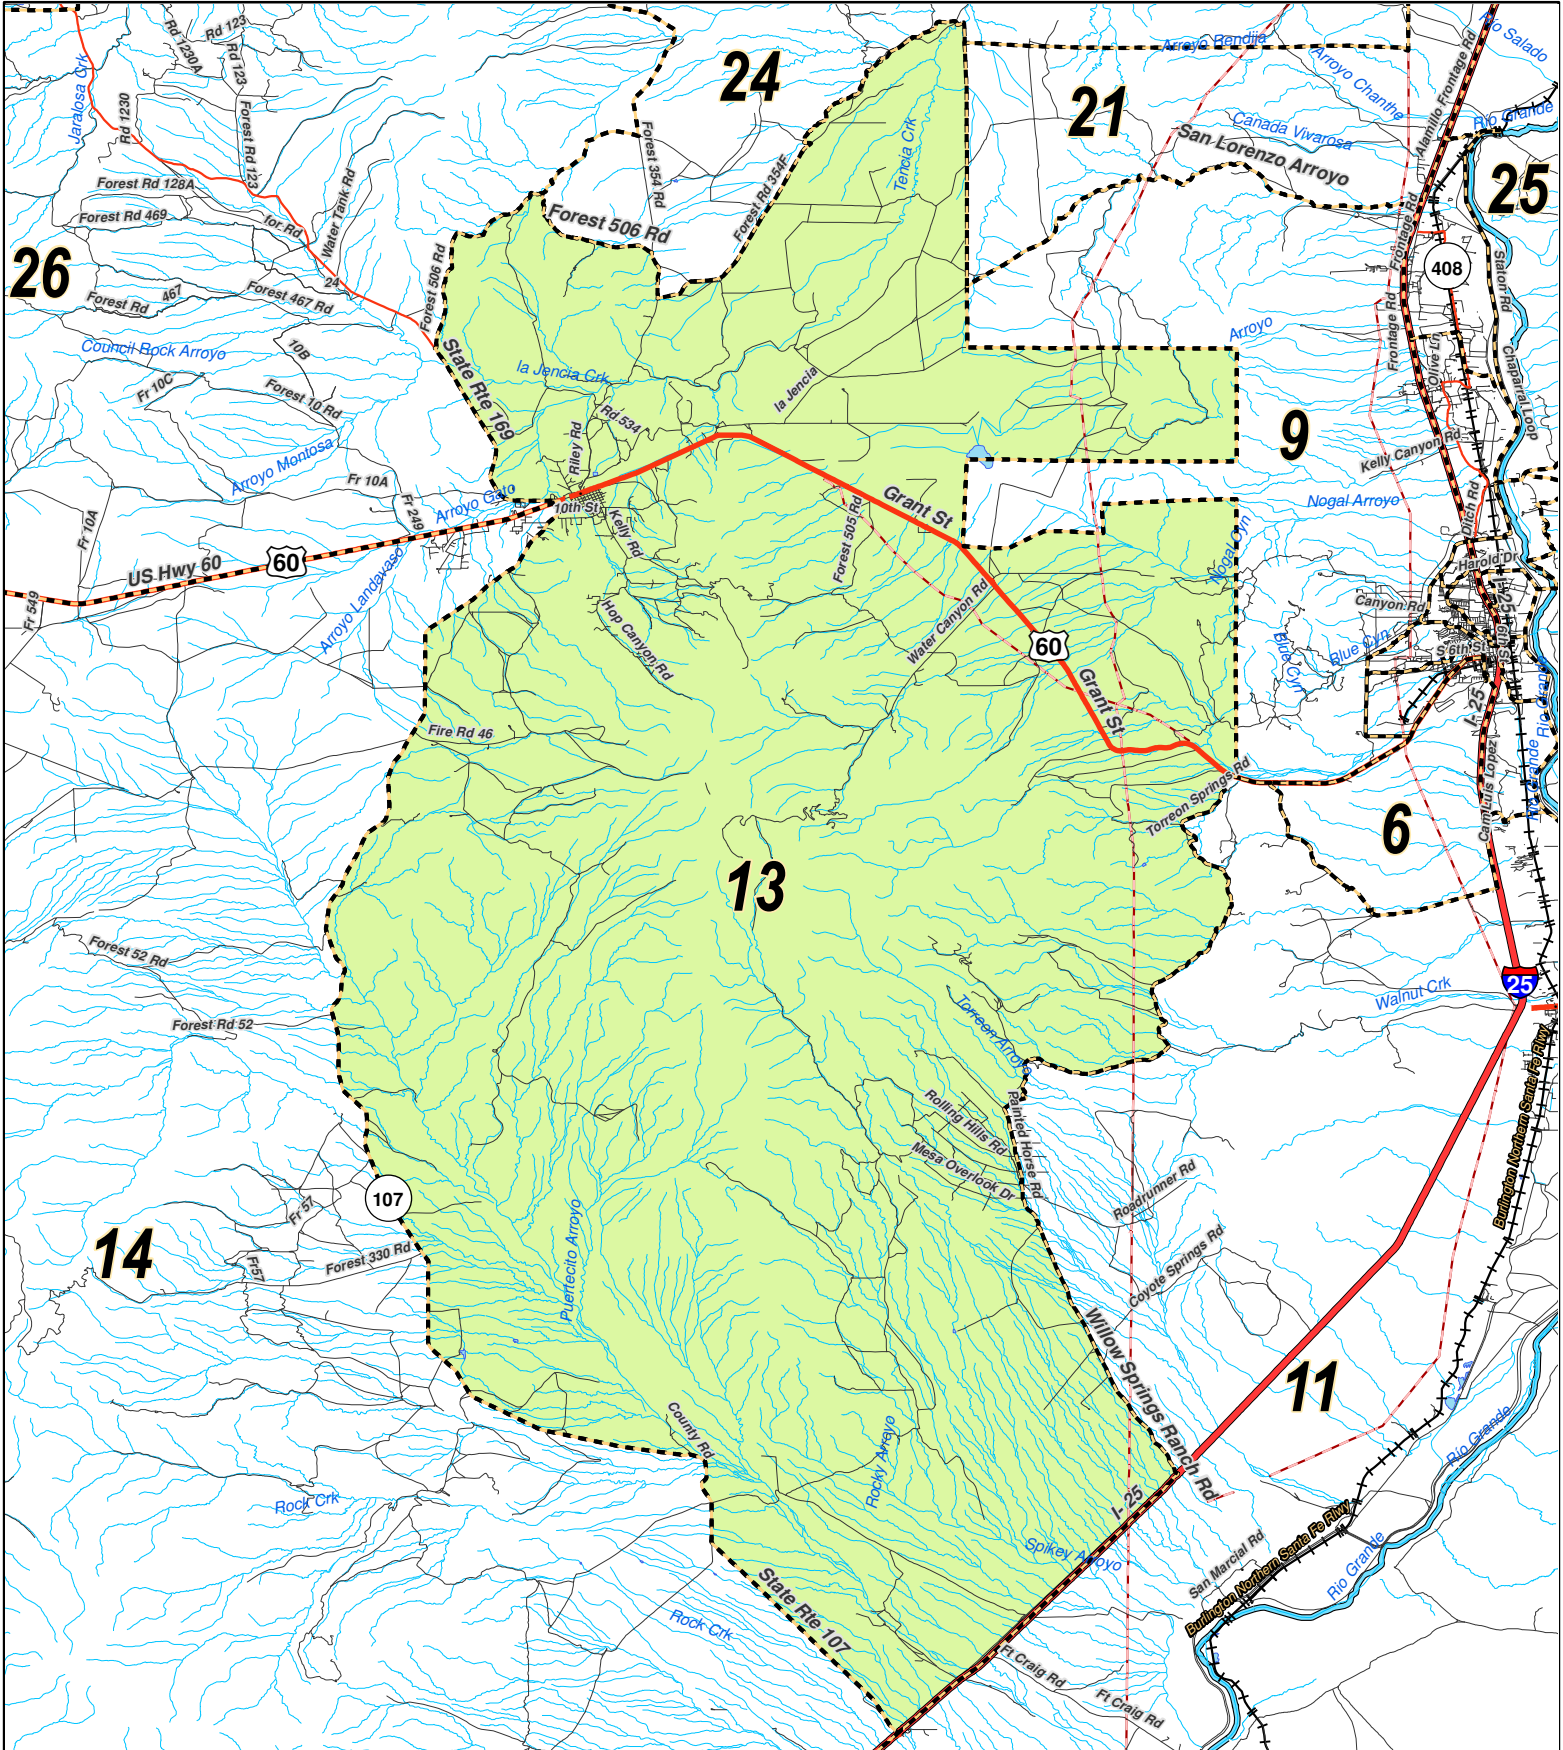

Socorro County

Precinct 13

LEGEND Created: April 27, 2012

Interstate	Railroad	Lakes / Ponds
US Highway	Powerline	Streams
State Highway	Pipeline	Rivers
Major Roads	Precincts	

Research & Polling, Inc. distributes this map assuming no liability for any errors, omissions, or inaccuracies in the information provided regardless of the cause in reliance upon any maps.