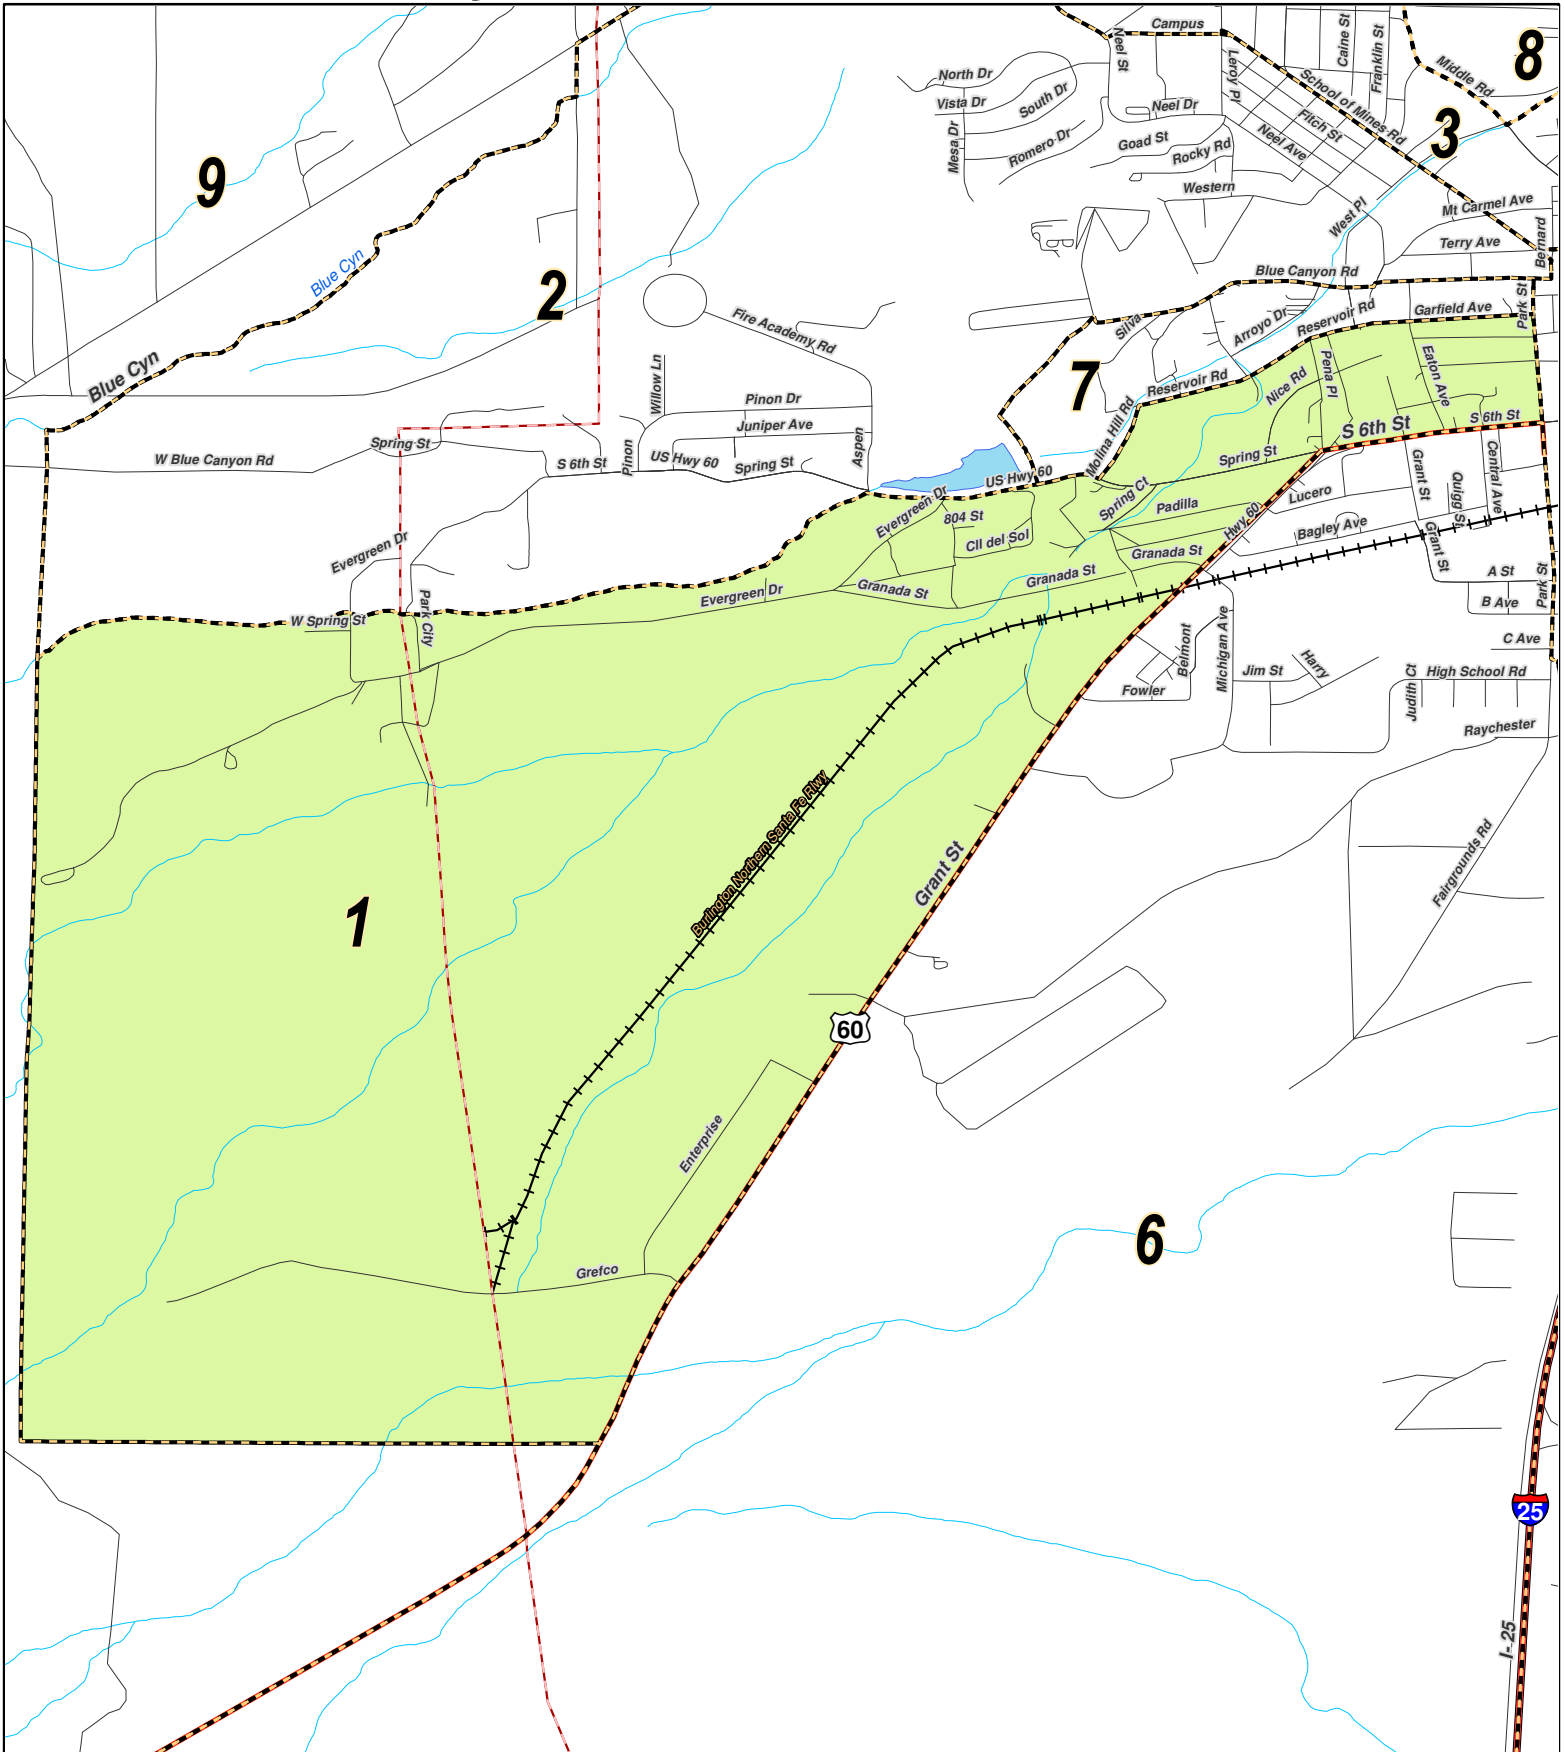

Socorro County

Precinct 1

LEGEND

- Interstate
- US Highway
- State Highway
- Major Roads
- Railroad
- Powerline
- Pipeline
- Precincts
- Lakes / Ponds
- Streams
- Rivers

Research & Polling, Inc. distributes this map assuming no liability for any errors, omissions, or inaccuracies in the information provided regardless of the cause in reliance upon any maps.

Created: April 27, 2012

LEGEND

- Interstate
 - US Highway
 - State Highway
 - Major Roads
 - Railroad
 - Powerline
 - Pipeline
 - Precincts
 - Lakes / Ponds
 - Streams
 - Rivers
- Research & Polling, Inc. distributes this map assuming no liability for any errors, omissions, or inaccuracies in the information provided regardless of the cause in reliance upon any maps.