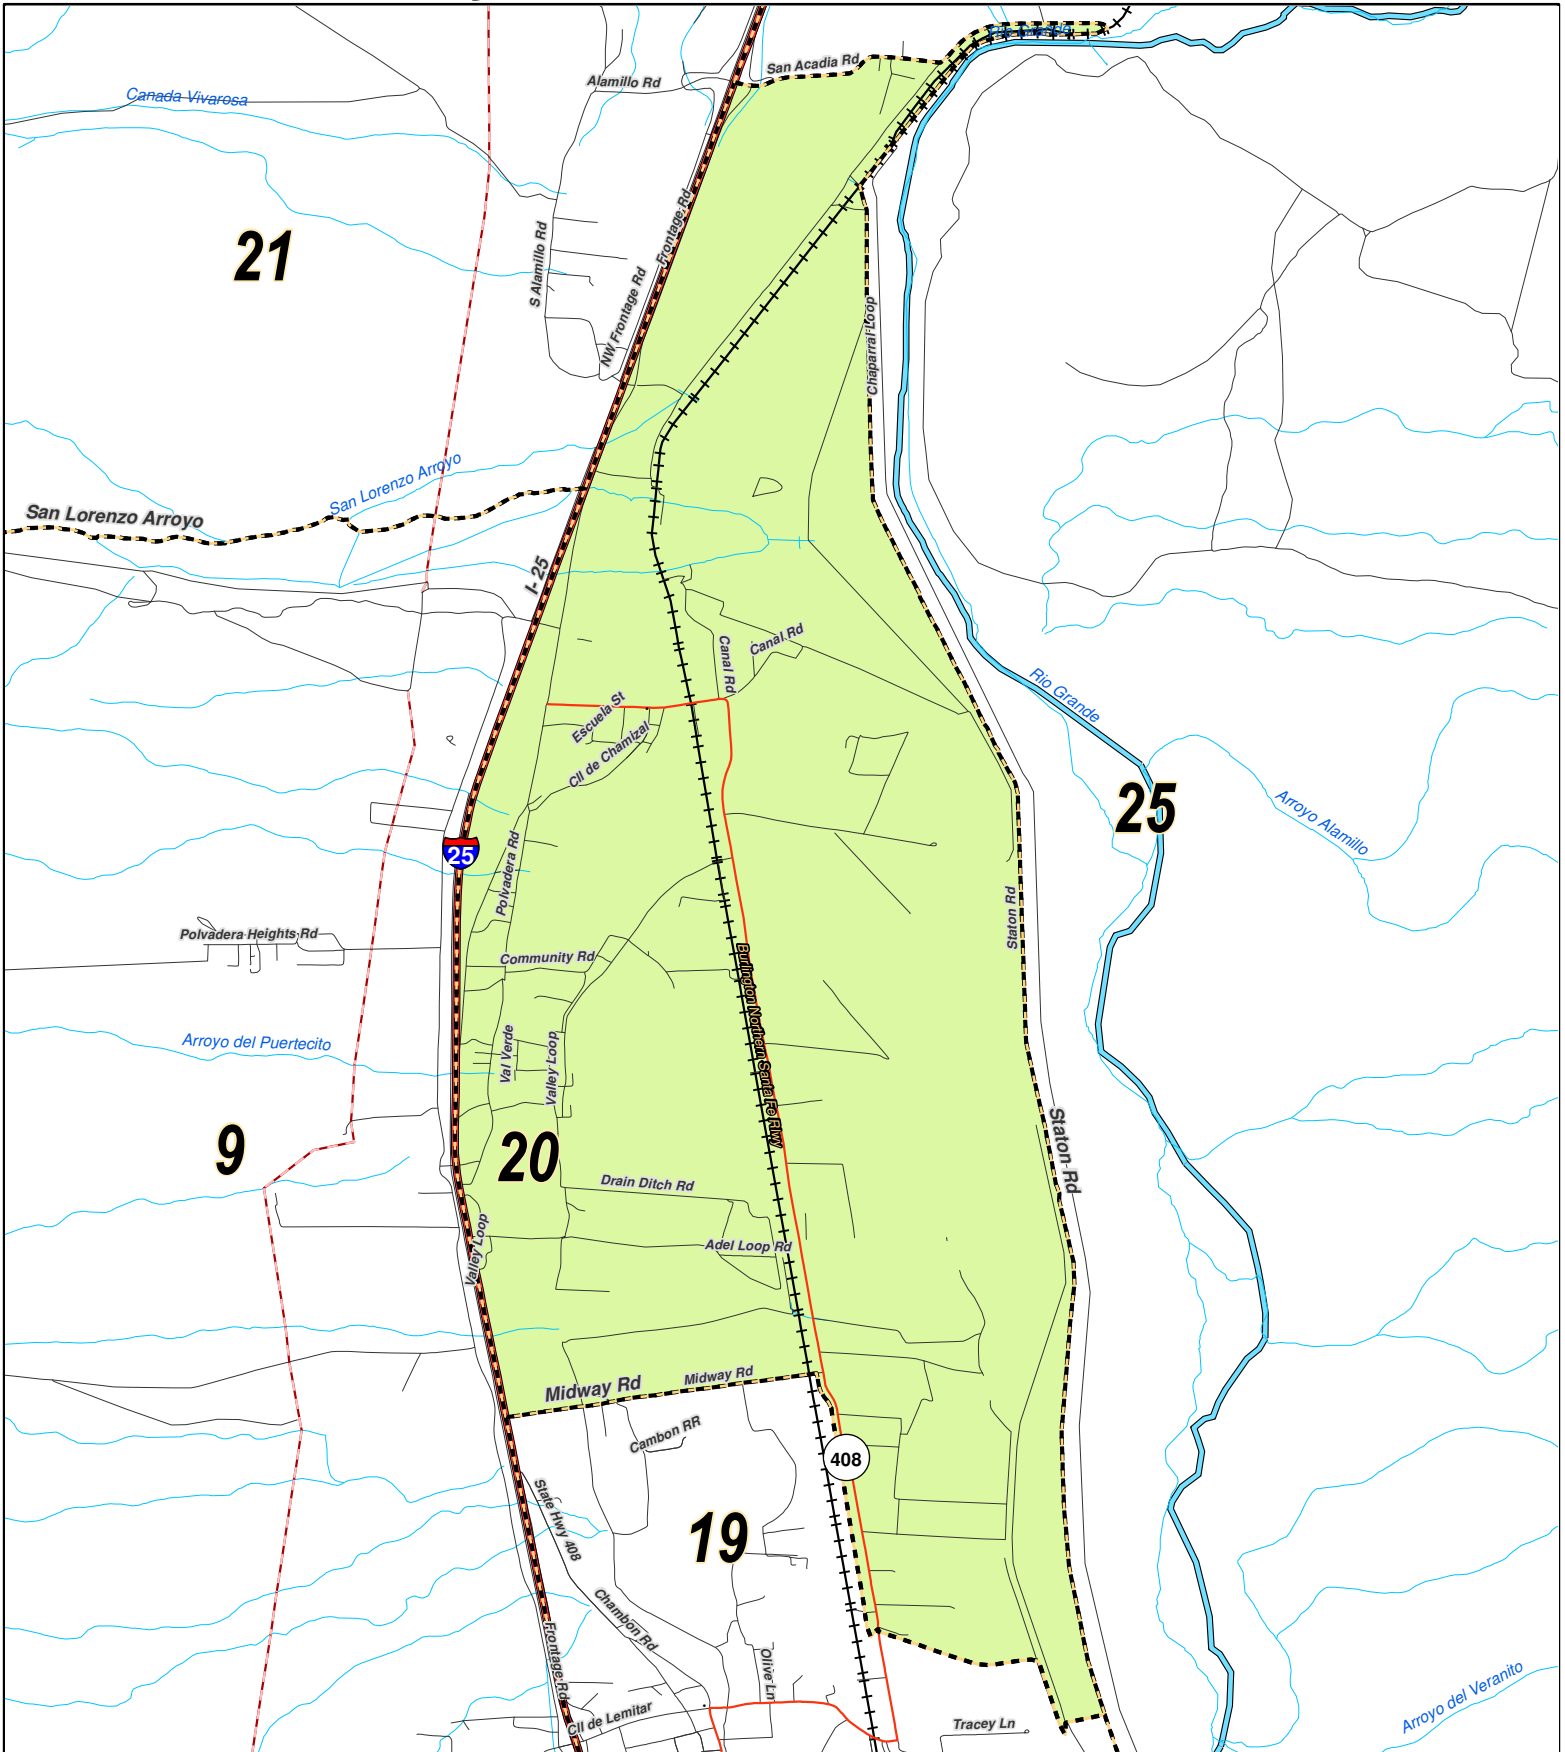

LEGEND

Interstate	Railroad	Lakes / Ponds
US Highway	Powerline	Streams
State Highway	Pipeline	Rivers
Major Roads	Precincts	

2. Research & Polling, Inc. distributes this map assuming no liability for any errors, omissions, or inaccuracies in the information provided regardless of the cause in reliance upon any maps.

Created: April 27, 2012