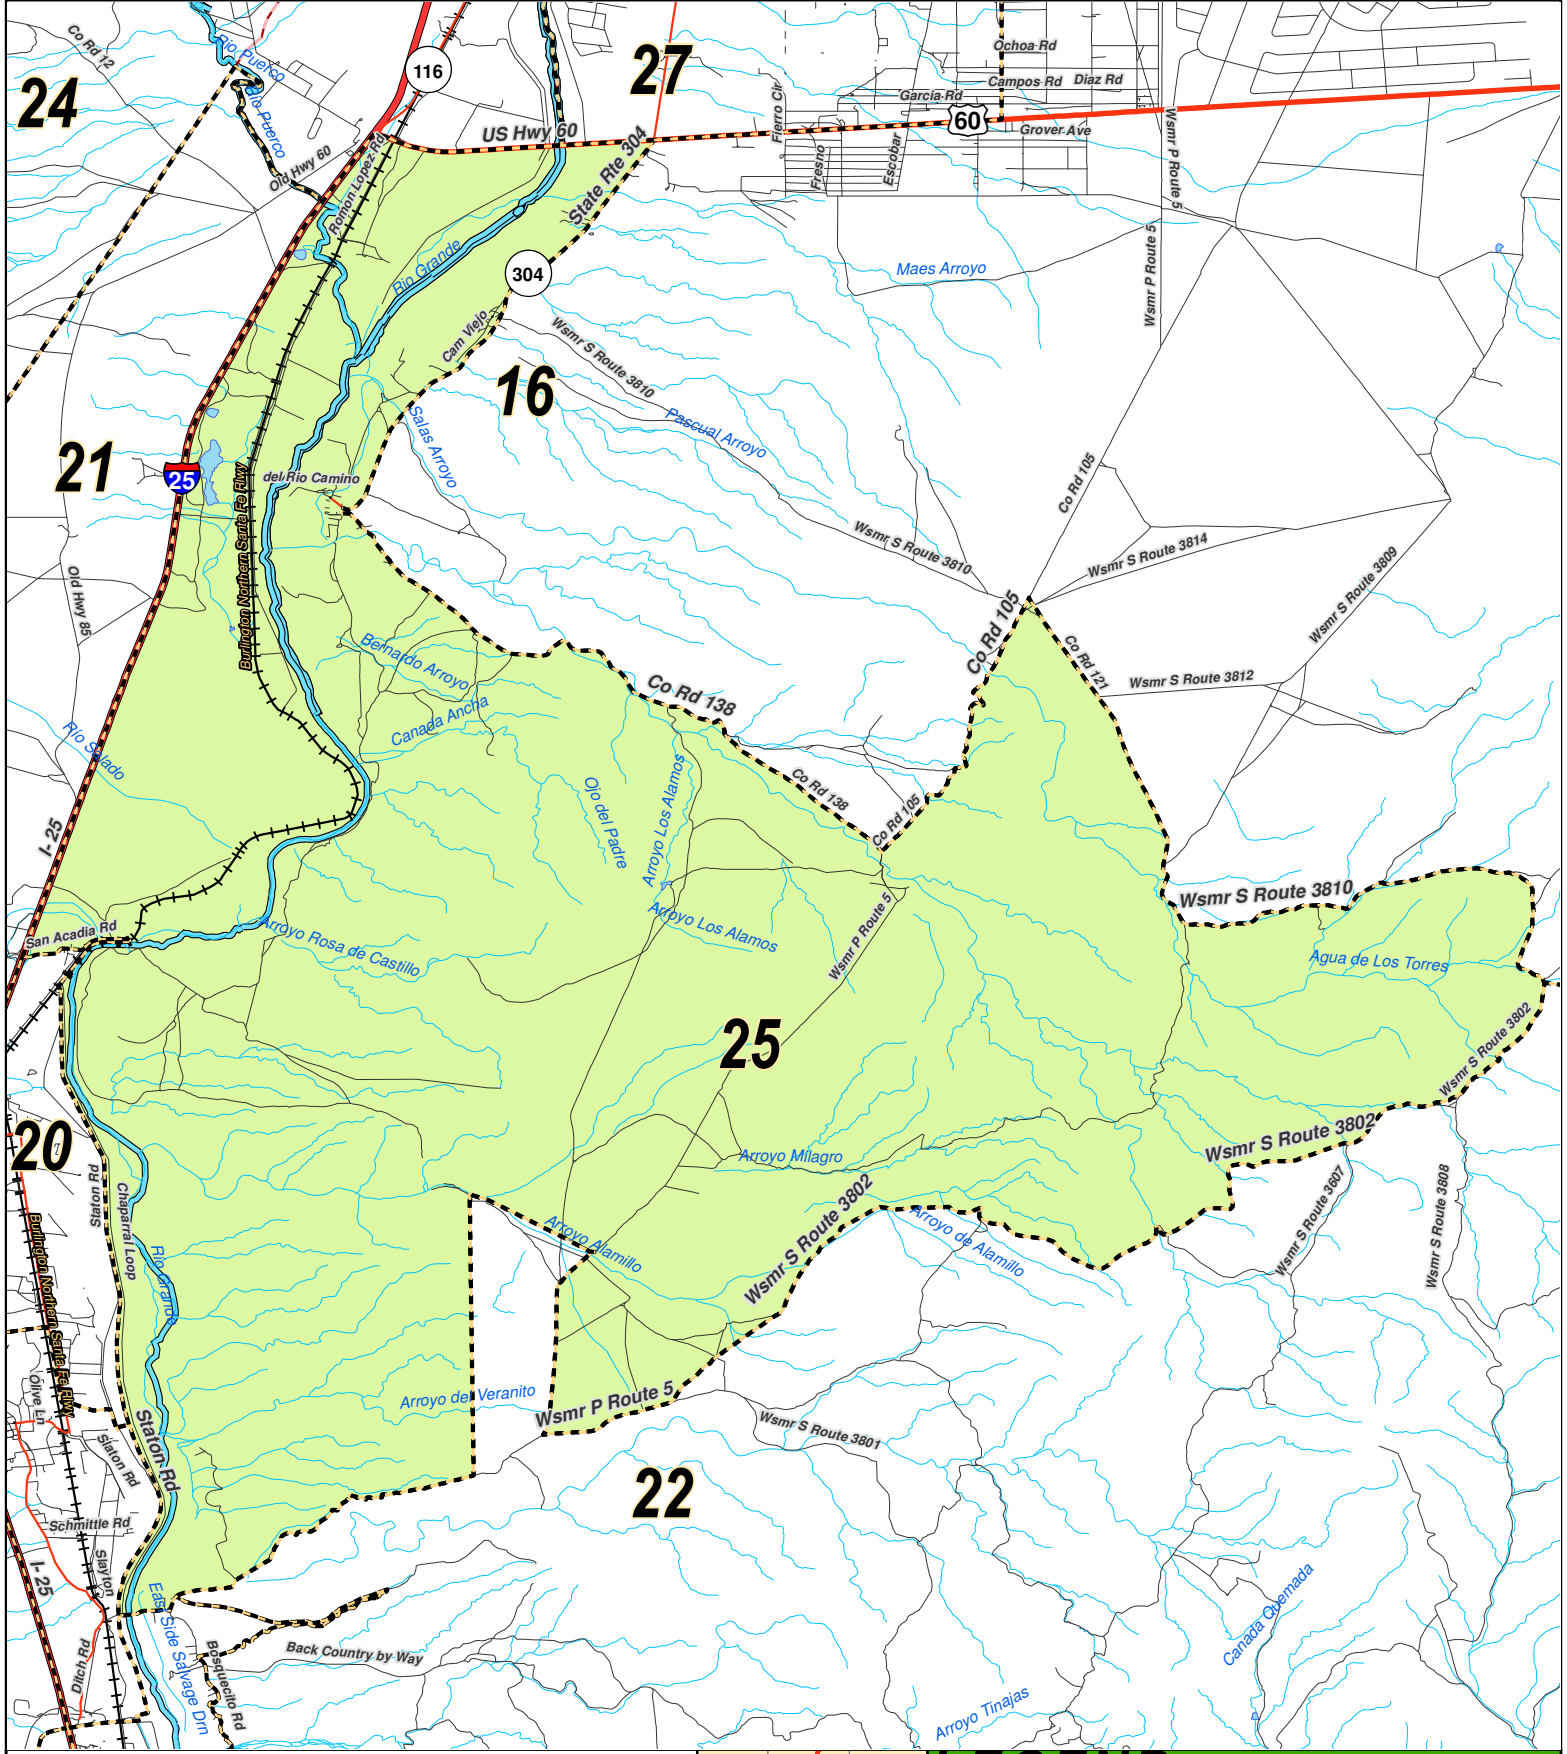

LEGEND Created: April 27, 2012

Interstate	Railroad	Lakes / Ponds
US Highway	Powerline	Streams
State Highway	Pipeline	Rivers
Major Roads	Precincts	

Research & Polling, Inc. distributes this map assuming no liability for any errors, omissions, or inaccuracies in the information provided regardless of the cause in reliance upon any maps.