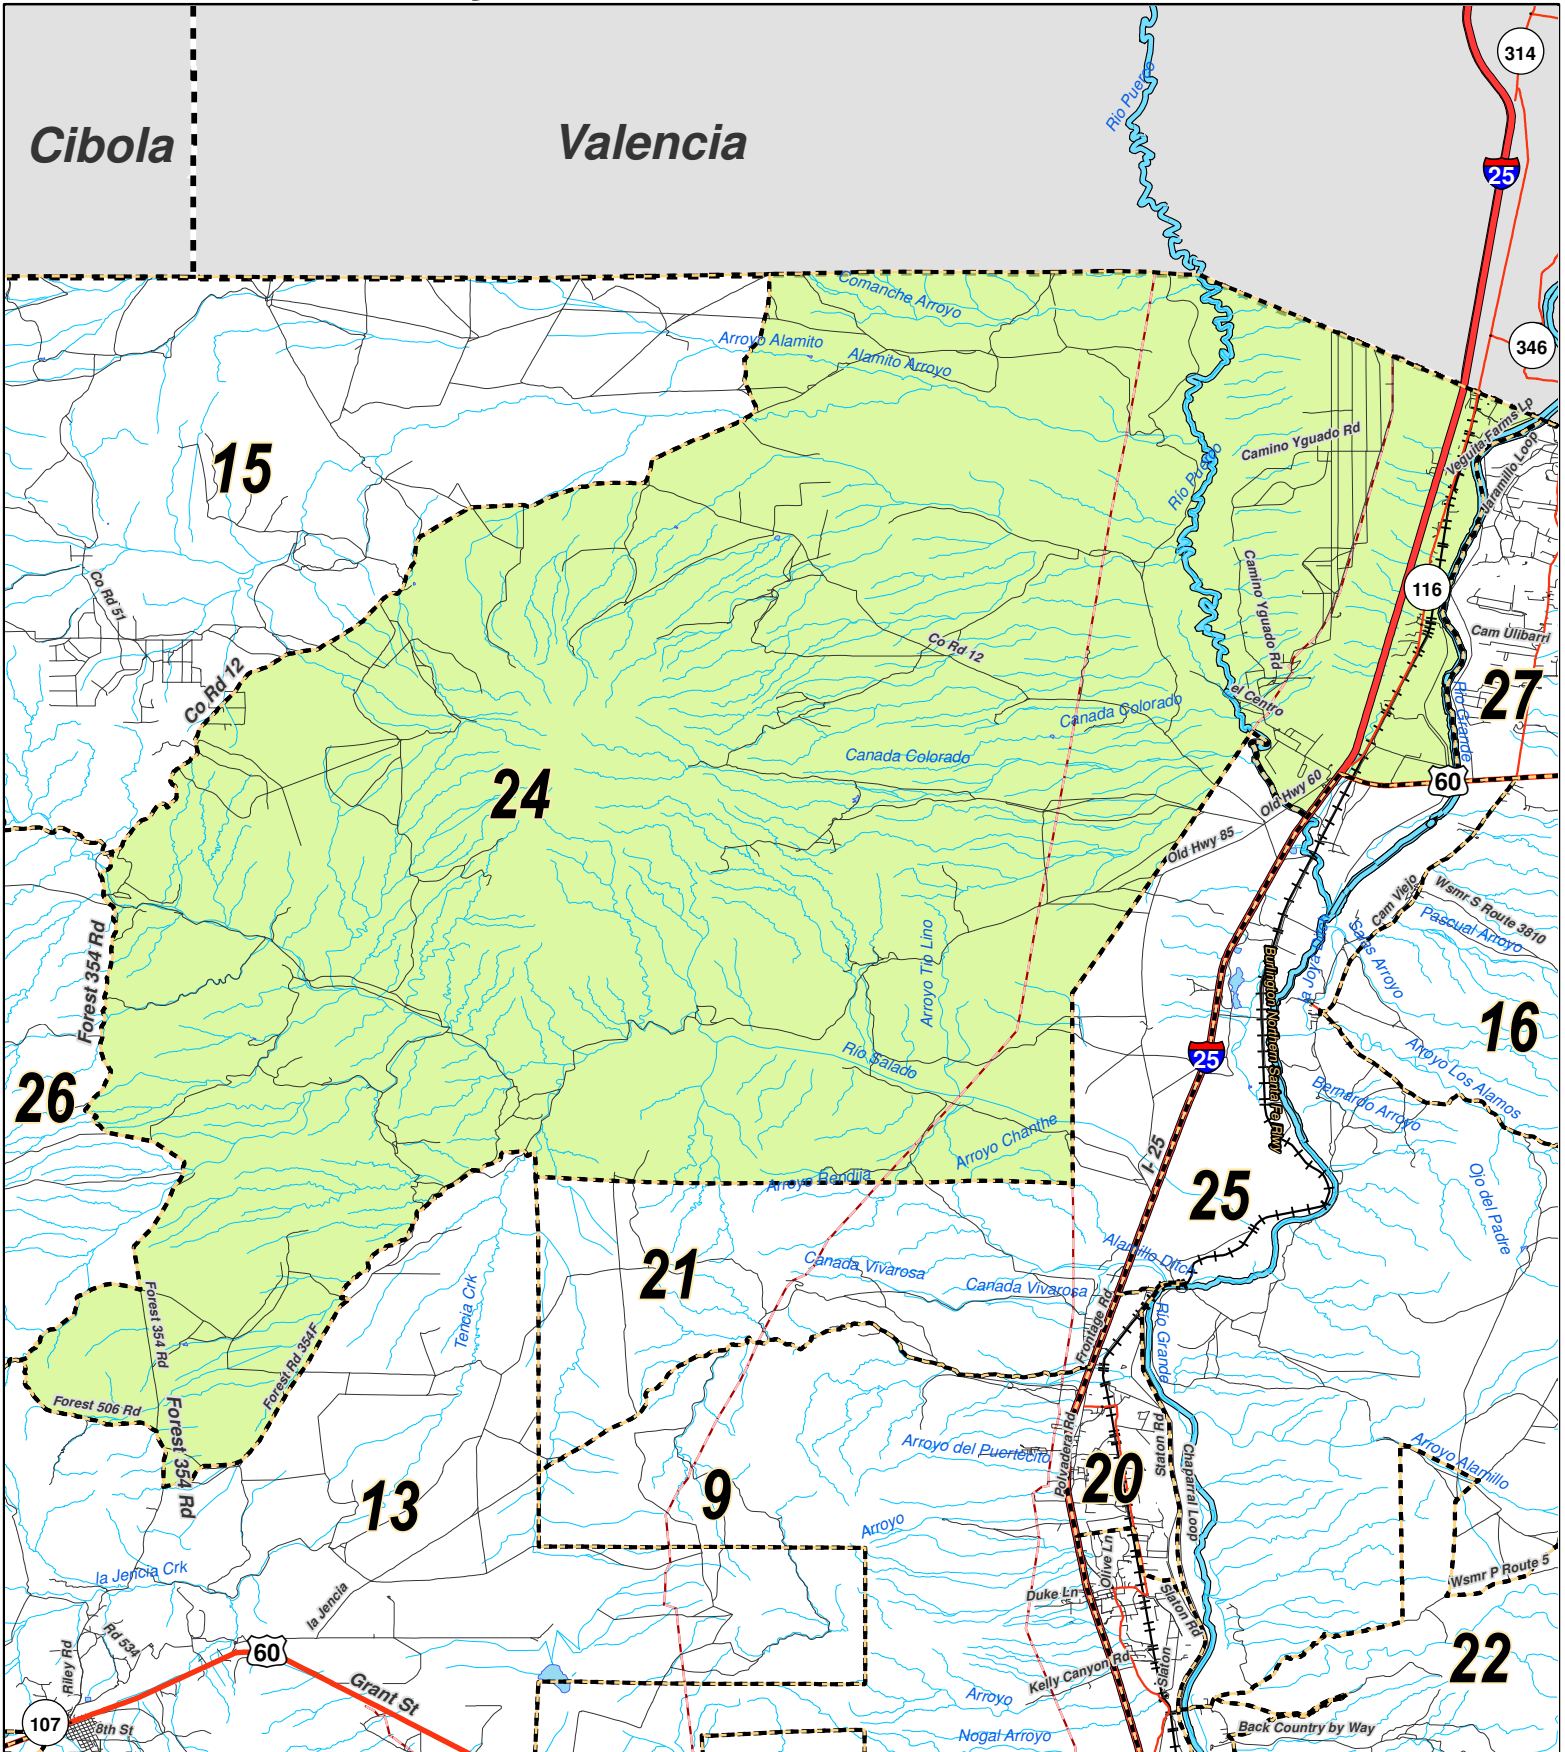

Created: April 27, 2012

LEGEND

Created: April 27, 2012

Interstate	Railroad	Lakes / Ponds
US Highway	Powerline	Streams
State Highway	Pipeline	Rivers
Major Roads	Precincts	

Research & Polling, Inc. distributes this map assuming no liability for any errors, omissions, or inaccuracies in the information provided regardless of the cause in reliance upon any maps.